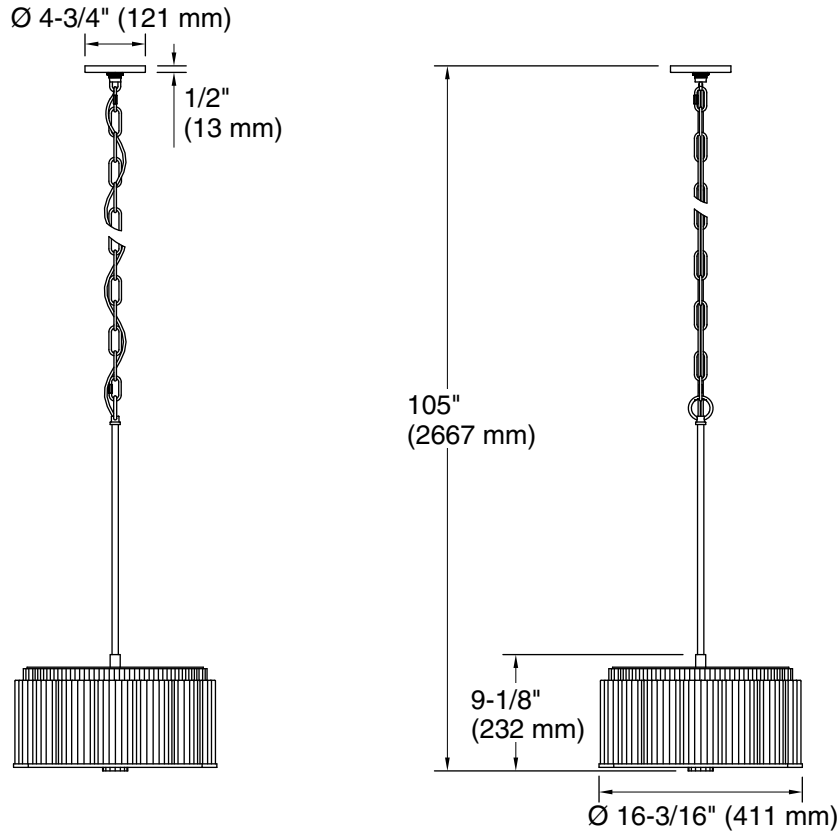

Required Electrical Service

One circuit required.

120 V, 60 Hz

Technical Information

All product dimensions are nominal.

Material:	Steel, Brass, Glass
Number of Lights:	3
Lighting Type:	Socket-based
Socket Type:	E-26 Medium
Number of Shades:	1
Shade Type:	Glass - frosted
Hanging Type:	Chain
Height:	31-7/16" (798 mm) - 103-7/16" (2627 mm)