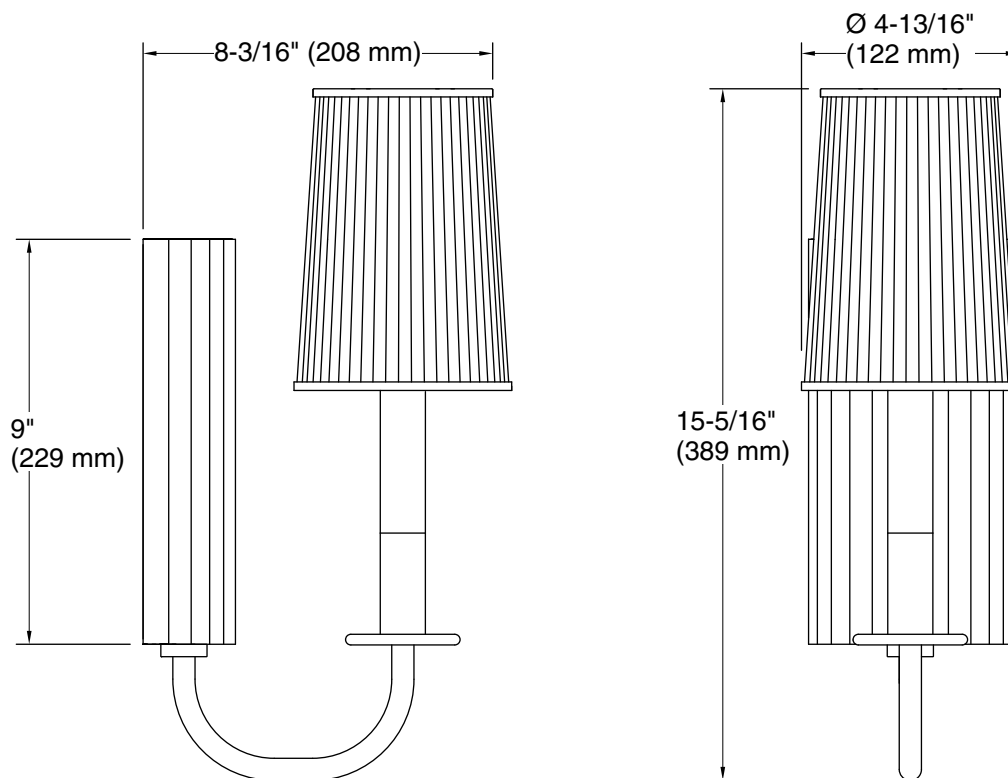

Required Electrical Service

One circuit required.

120 V, 60 Hz

Technical Information

All product dimensions are nominal.

Material:	Steel, Brass, Glass
Number of Lights:	1
Lighting Type:	Socket-based
Socket Type:	E-12 Candelabra
Number of Shades:	1
Shade Type:	Glass - frosted