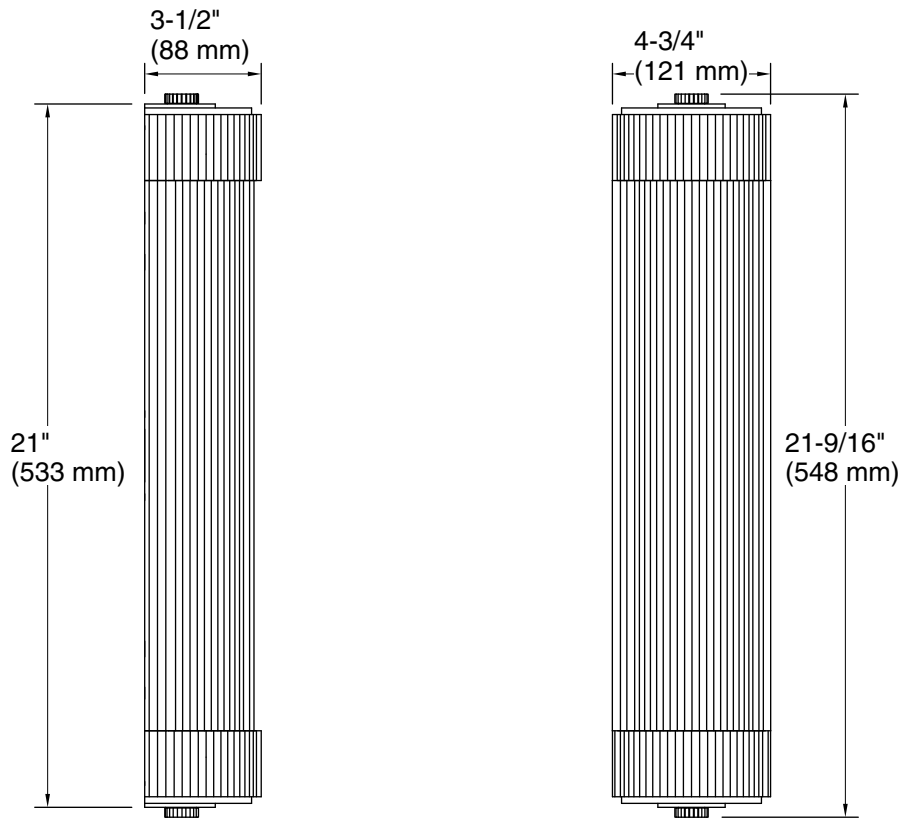

Required Electrical Service

One circuit required.

Lights: 120 V, 60 Hz

Technical Information

All product dimensions are nominal.

Material: Steel, Brass, Glass

Number of Lights: 2

Lighting Type: Socket-based

Socket Type: E-12 Candelabra

Number of Shades: 1

Shade Type: Glass - frosted

Electrical component Socket Rating: 60 Hz, 60 W
rating: