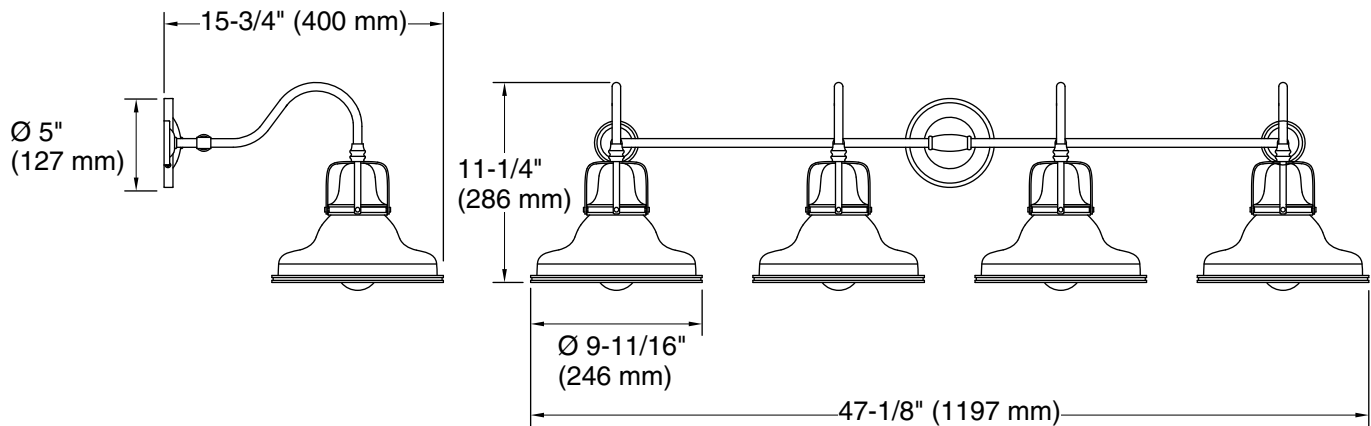

Required Electrical Service

One circuit required.

Lights: 120 V, 12 A, 60 Hz

Technical Information

All product dimensions are nominal.

Material: Steel, Aluminum

Number of Lights: 4

Lighting Type: Socket-based

Socket Type: E-26 Medium

Number of Shades: 4

Shade Type: Metal

Electrical component Socket Rating: 60 Hz, 100 W
rating: