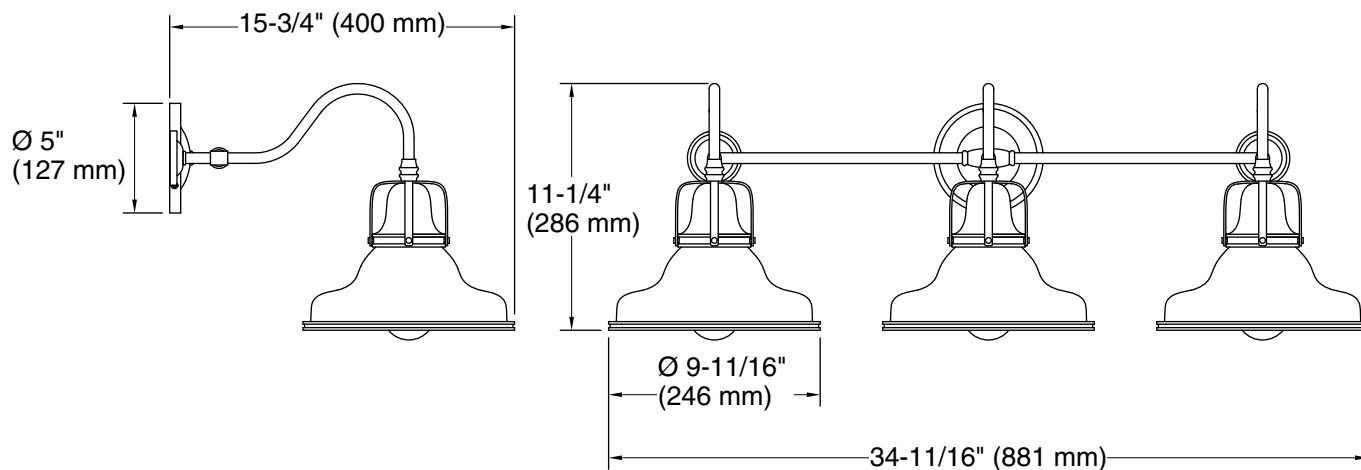

Features

- The double-domed metal shade features a cage detail at the connection.
- A great piece for any farmhouse- or industrial-style space — especially over a double-vanity sink, or in a guest bathroom, or powder room.
- Medium base (E26) socket, works best with type A or G light bulbs (sold separately).
- Suitable for damp locations, per UL 1598.

UL 1598
CSA C22.2 No. 250

KOHLER® Indoor Lighting Fixtures Limited Warranty

See website for detailed warranty information.

Available Colors/Finishes

Color tiles intended for reference only.

Color	Code	Description
	CPL	Polished Chrome
	BML	Black, Brass Trim
	WCL	White, Chrome Trim
	WGL	White, Gold Trim

Required Electrical Service

One circuit required.

Lights: 120 V, 12 A, 60 Hz

Technical Information

All product dimensions are nominal.

Material: Steel, Aluminum

Number of Lights: 3

Lighting Type: Socket-based