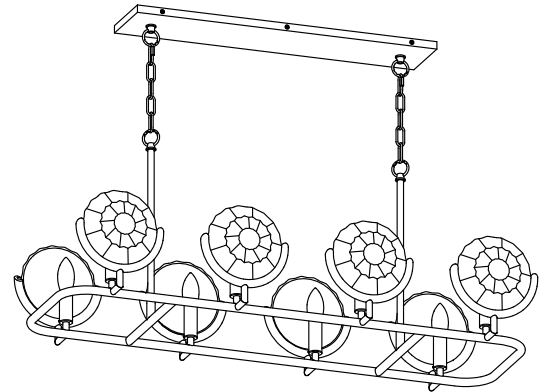

Features

- The Arendela collection has a light, airy quality and is a beautiful accent for any space.
- The delicate metal framework of the fixture suspends Arendela's briolette faceted disks, which sparkle and throw reflections from all angles as they catch the light.
- A perfect complement to the KOHLER Briolette glass vessel sink.
- Candelabra base (E12) socket, works best with clear or frosted candelabra type B bulbs (sold separately).

Material

- Manufactured with quality materials and complemented with a meticulous finishing process.
- Durable finishes engineered to last and designed to coordinate with KOHLER faucet finishes.

Codes/Standards

UL 1598
CSA C22.2 No. 250

KOHLER® Indoor Lighting Fixtures Limited Warranty

See website for detailed warranty information.

Available Colors/Finishes

Color tiles intended for reference only.

Color	Code	Description
	SNL	Polished Nickel
	2GL	Brushed Moderne Brass