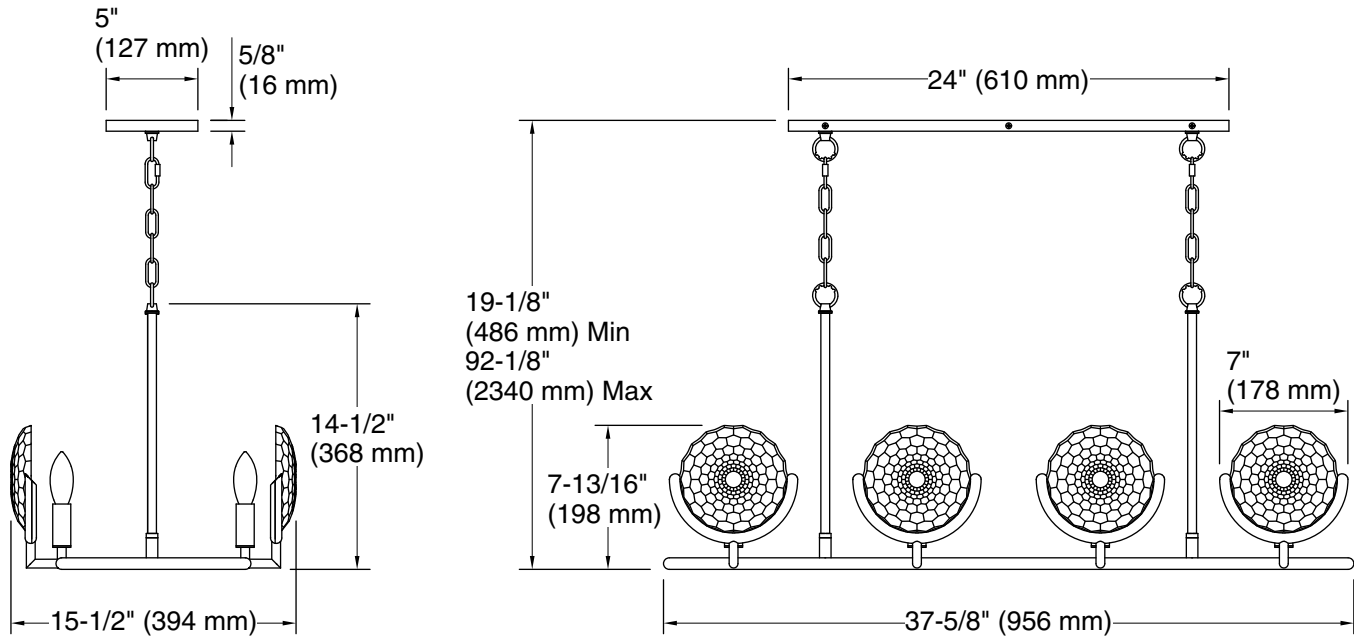

Required Electrical Service

One dedicated circuit required.

Lights: 120 V, 12 A, 60 Hz

Technical Information

All product dimensions are nominal.

Material: Steel, Aluminum, Zinc, Glass

Number of Lights: 8

Lighting Type: Socket-based

Socket Type: E-12 Candelabra

Number of Shades: 8

Shade Type: Glass - clear

Hanging Type: Chain

Height: 19-1/16" (485 mm) - 92-1/8" (2340 mm)

Electrical component rating: Socket Rating: 60 Hz, 60 W