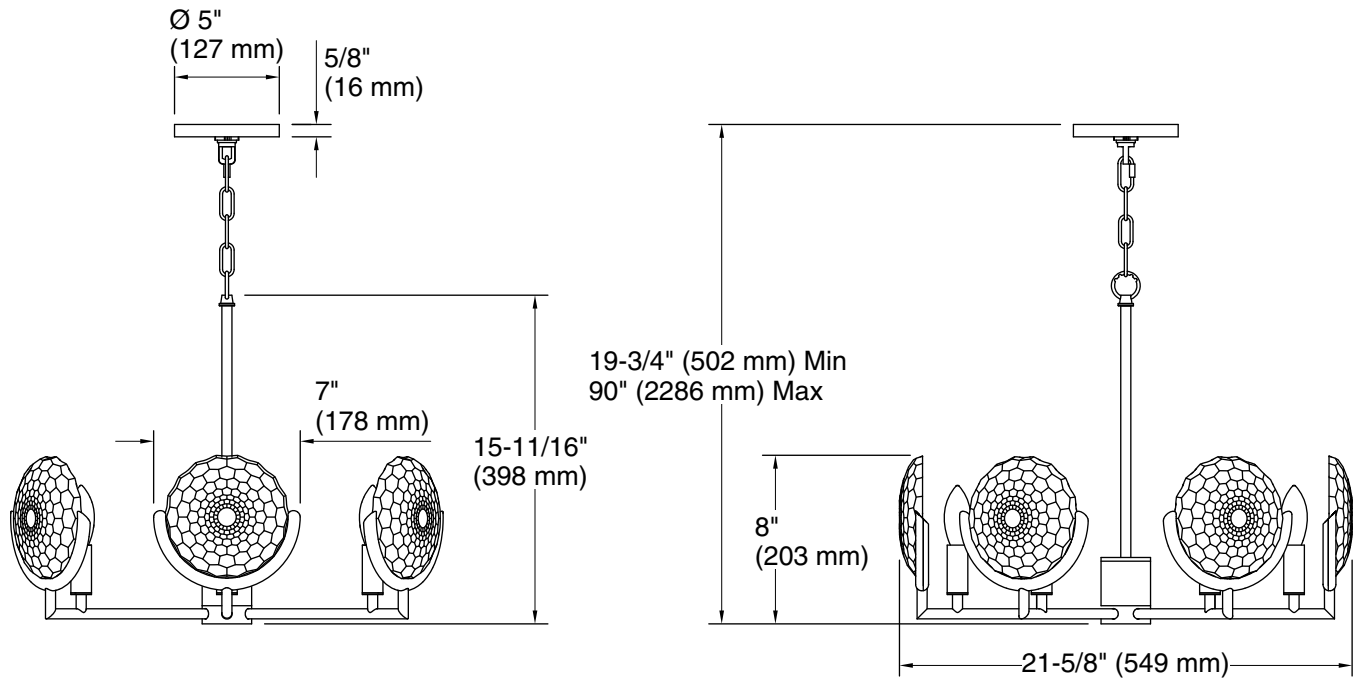

Required Electrical Service

One dedicated circuit required.

Lights: 120 V, 12 A, 60 Hz

Technical Information

All product dimensions are nominal.

Material: Steel, Aluminum, Zinc, Glass

Number of Lights: 6

Lighting Type: Socket-based

Socket Type: E-12 Candelabra

Number of Shades: 6

Shade Type: Glass - clear

Hanging Type: Chain

Height: $19\text{-}3/4''$ (501 mm) -
 $89\text{-}15/16''$ (2285 mm)

Electrical component rating: Socket Rating: 60 Hz, 60 W