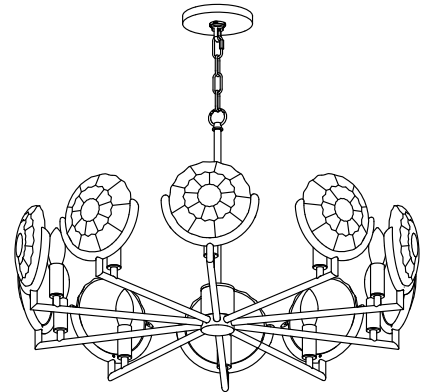

Features

- The Arendela collection has a light, airy quality and is a beautiful accent for any space.
- The delicate metal framework of the fixture suspends Arendela's briolette faceted disks, which sparkle and throw reflections from all angles as they catch the light.
- Select from two unique glass shade options — a briolette faceted glass shade or a spun rondelle glass shade.
- A perfect complement to the KOHLER Briolette glass vessel sink.
- Candelabra base (E12) socket, works best with clear or frosted candelabra type B or G bulbs (sold separately).
- Suitable for damp locations, per UL 1598.

Material

- Manufactured with quality materials and complemented with a meticulous finishing process.
- Durable finishes engineered to last and designed to match KOHLER faucet finishes.

Codes/Standards

UL 1598
CSA C22.2 No. 250

Required Electrical Service

One dedicated circuit required.

Lights: 120 V, 12 A, 60 Hz

Technical Information

All product dimensions are nominal.

Material: Steel, Aluminum, Zinc, Glass
 Number of Lights: 10
 Lighting Type: Socket-based
 Socket Type: E-12 Candelabra
 Number of Shades: 10
 Shade Type: Glass - clear
 Hanging Type: Chain
 Height: 19-11/16" (500 mm) - 90" (2286 mm)
 Electrical component rating: Socket Rating: 60 Hz, 60 W