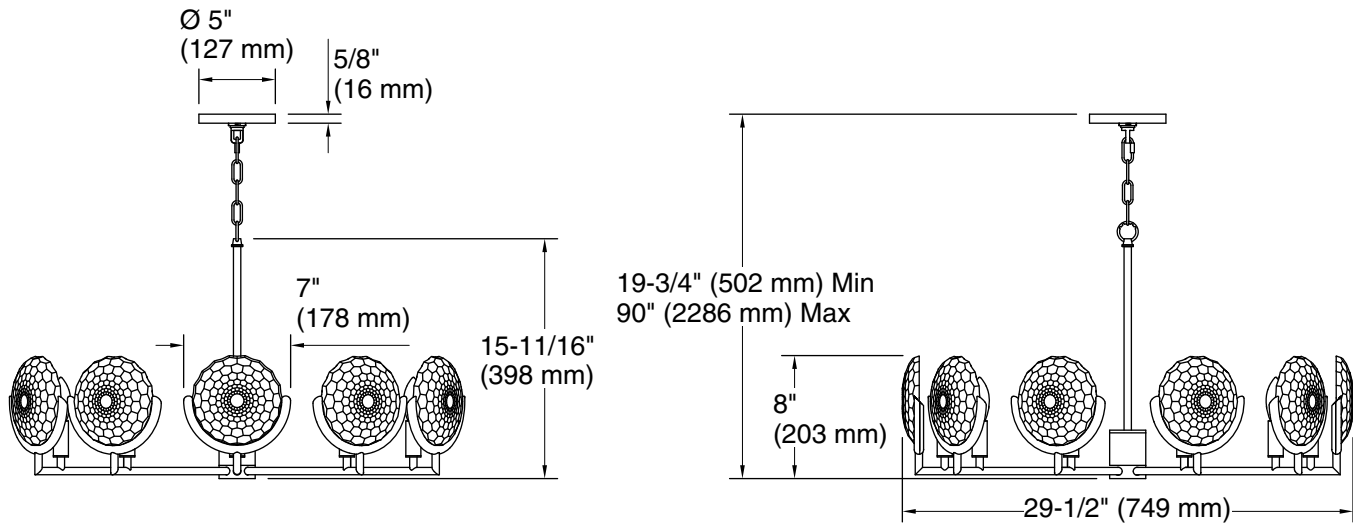

Features

- The Arendela collection has a light, airy quality and is a beautiful accent for any space.
- The delicate metal framework of the fixture suspends Arendela's briolette faceted disks, which sparkle and throw reflections from all angles as they catch the light.
- Select from two unique glass shade options — a briolette faceted glass shade or a spun rondelle glass shade.
- A perfect complement to the KOHLER Briolette glass vessel sink.
- Candelabra base (E12) socket, works best with clear or frosted candelabra type B or G bulbs (sold separately).
- Suitable for damp locations, per UL 1598.

Required Electrical Service

One dedicated circuit required.

Lights: 120 V, 12 A, 60 Hz

Technical Information

All product dimensions are nominal.

Material: Steel, Aluminum, Zinc, Glass
 Number of Lights: 10
 Lighting Type: Socket-based
 Socket Type: E-12 Candelabra
 Number of Shades: 10
 Shade Type: Glass - clear
 Hanging Type: Chain
 Height: 19-11/16" (500 mm) - 90" (2286 mm)
 Electrical component rating: Socket Rating: 60 Hz, 60 W