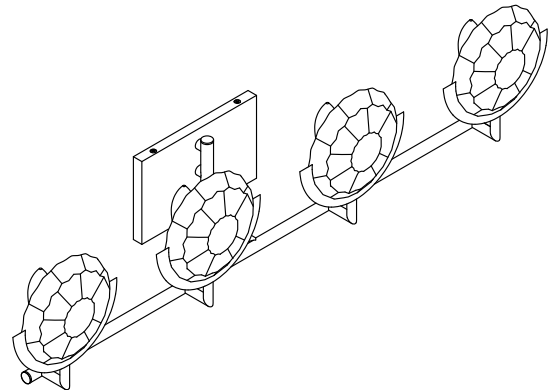

Features

- The Arendela collection has a light, airy quality and is a beautiful accent for any space.
- The delicate metal framework of the fixture suspends Arendela's briolette faceted disks, which sparkle and throw reflections from all angles as they catch the light.
- A perfect complement to the KOHLER Briolette glass vessel sink.
- Candelabra base (E12) socket, works best with clear or frosted candelabra type B bulbs (sold separately).
- Suitable for damp locations, per UL 1598.

Material

- Manufactured with quality materials and complemented with a meticulous finishing process.
- Durable finishes engineered to last and designed to coordinate with KOHLER faucet finishes.

Codes/Standards

UL 1598
CSA C22.2 No. 250

KOHLER® Indoor Lighting Fixtures Limited Warranty

See website for detailed warranty information.

Available Colors/Finishes

Color tiles intended for reference only.

Color	Code	Description
	SNL	Polished Nickel
	BNL	Brushed Nickel
	CPL	Polished Chrome
	2GL	Brushed Moderne Brass