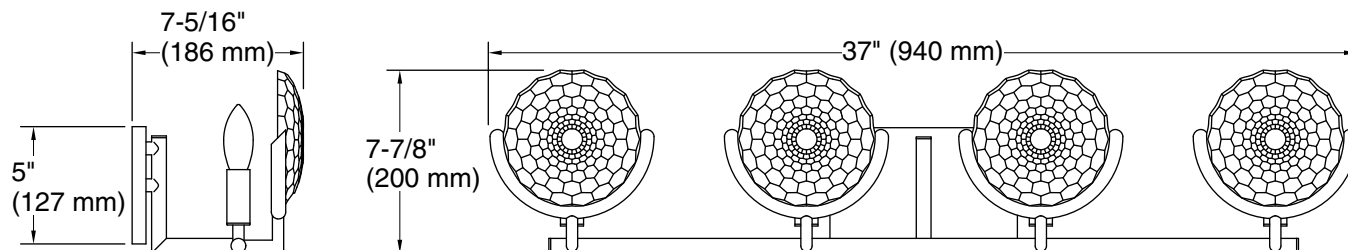

Required Electrical Service

One dedicated circuit required.

Lights: 120 V, 12 A, 60 Hz

Technical Information

All product dimensions are nominal.

Material: Steel, Aluminum, Zinc, Glass

Number of Lights: 4

Lighting Type: Socket-based