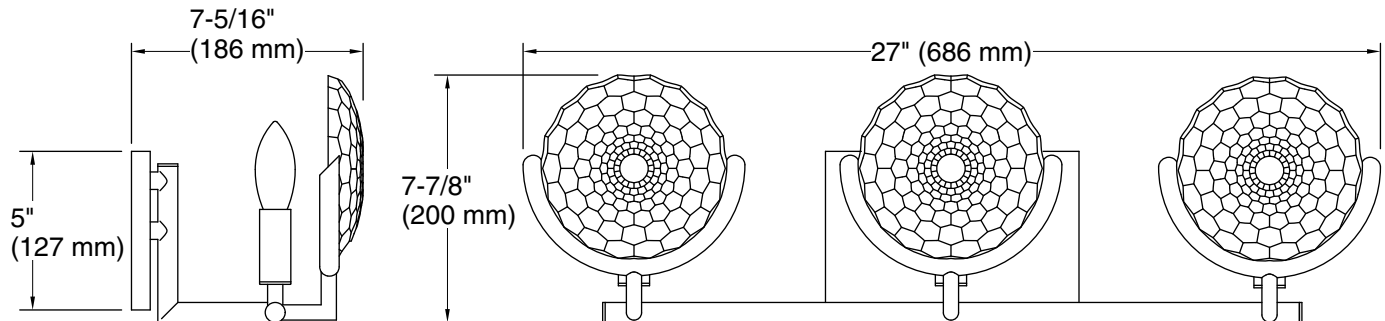

Required Electrical Service

One dedicated circuit required.

Lights: 120 V, 12 A, 60 Hz

Technical Information

All product dimensions are nominal.

Material: Steel, Aluminum, Zinc, Glass

Number of Lights: 3

Lighting Type: Socket-based