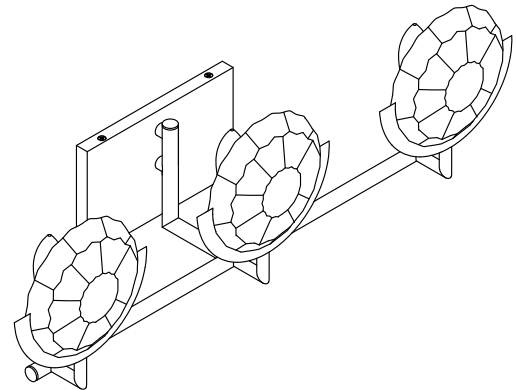

Features

- The Arendela collection has a light, airy quality and is a beautiful accent for any space.
- The delicate metal framework of the fixture suspends Arendela's briolette faceted disks, which sparkle and throw reflections from all angles as they catch the light.
- A perfect complement to the KOHLER Briolette glass vessel sink.
- Candelabra base (E12) socket, works best with clear or frosted candelabra type B bulbs (sold separately).
- Suitable for damp locations, per UL 1598.

Material

- Manufactured with quality materials and complemented with a meticulous finishing process.
- Durable finishes engineered to last and designed to coordinate with KOHLER faucet finishes.

Codes/Standards

UL 1598
CSA C22.2 No. 250

KOHLER® Indoor Lighting Fixtures Limited Warranty

See website for detailed warranty information.

Available Colors/Finishes

Color tiles intended for reference only.

Color	Code	Description
	SNL	Polished Nickel
	BNL	Brushed Nickel
	CPL	Polished Chrome
	2GL	Brushed Moderne Brass