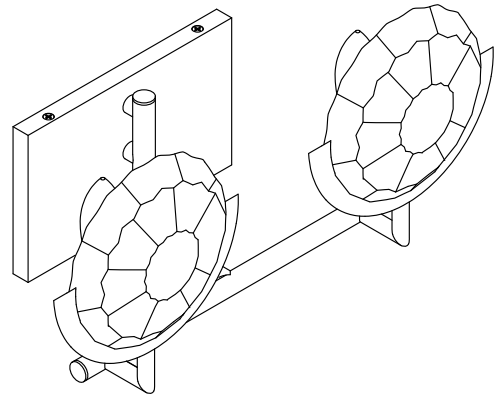

Features

- The Arendela collection has a light, airy quality and is a beautiful accent for any space.
- The delicate metal framework of the fixture suspends Arendela's briolette faceted disks, which sparkle and throw reflections from all angles as they catch the light.
- A perfect complement to the KOHLER Briolette glass vessel sink.
- Candelabra base (E12) socket, works best with clear or frosted candelabra type B bulbs (sold separately).
- Suitable for damp locations, per UL 1598.

Material

- Manufactured with quality materials and complemented with a meticulous finishing process.
- Durable finishes engineered to last and designed to coordinate with KOHLER faucet finishes.

Codes/Standards

UL 1598
CSA C22.2 No. 250

KOHLER® Indoor Lighting Fixtures Limited Warranty

See website for detailed warranty information.

Available Colors/Finishes

Color tiles intended for reference only.

Color	Code	Description
	SNL	Polished Nickel
	BNL	Brushed Nickel
	CPL	Polished Chrome
	2GL	Brushed Moderne Brass