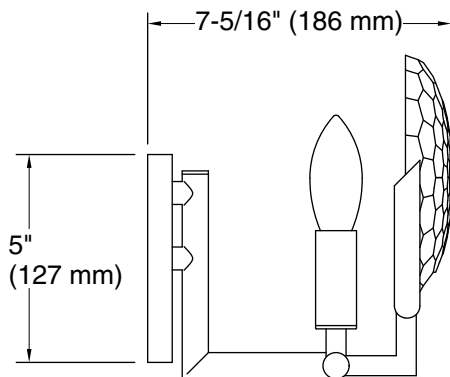

Required Electrical Service

One dedicated circuit required.

Lights: 120 V, 12 A, 60 Hz

Technical Information

All product dimensions are nominal.

Material: Steel, Aluminum, Zinc, Glass

Number of Lights: 2

Lighting Type: Socket-based

Socket Type: E-12 Candelabra

Number of Shades: 2

Shade Type: Glass - clear

Electrical component Socket Rating: 60 Hz, 60 W
rating: