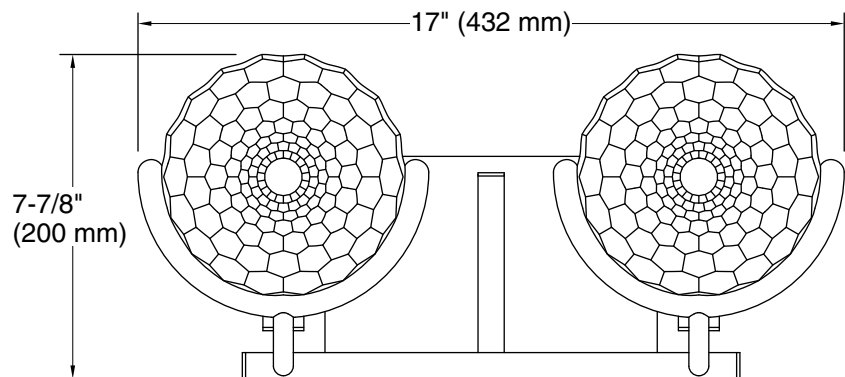

Required Electrical Service

One dedicated circuit required.

Lights: 120 V, 12 A, 60 Hz

Technical Information

All product dimensions are nominal.

Material: Steel, Aluminum, Zinc, Glass

Number of Lights: 2

Lighting Type: Socket-based

Socket Type: E-12 Candelabra

Number of Shades: 2

Shade Type: Glass - clear

Electrical component Socket Rating: 60 Hz, 60 W
rating: