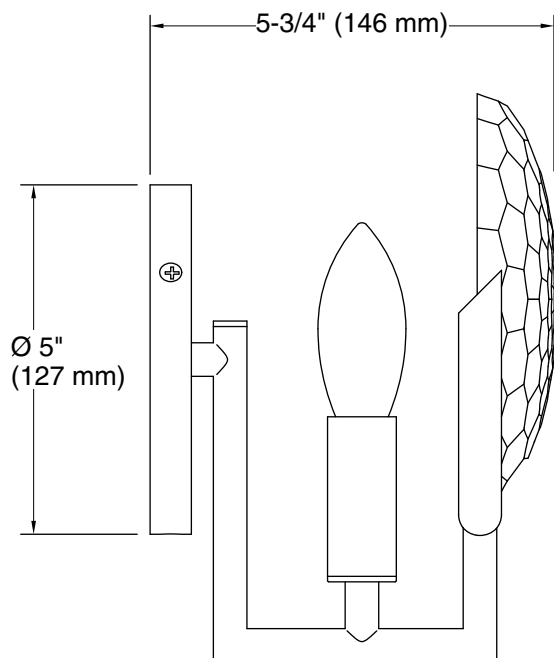

Required Electrical Service

One dedicated circuit required.

Lights: 120 V, 12 A, 60 Hz

Technical Information

All product dimensions are nominal.

Material: Steel, Aluminum, Zinc, Glass

Number of Lights: 1

Lighting Type: Socket-based