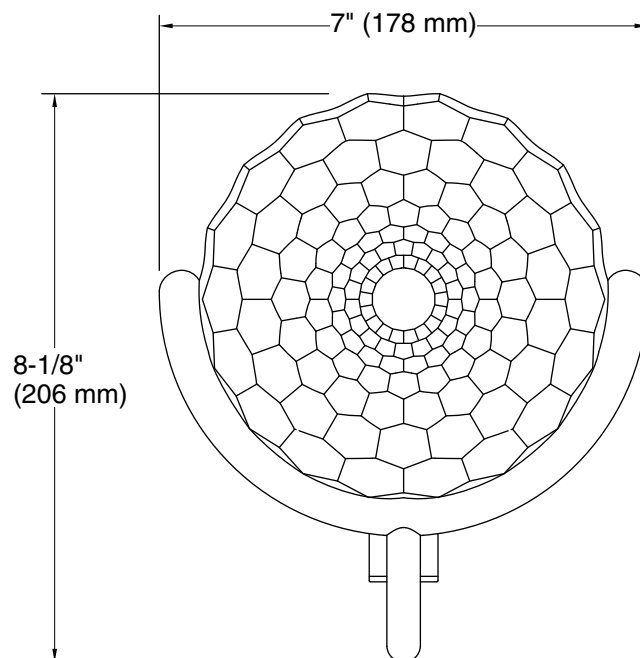

Required Electrical Service

One dedicated circuit required.

Lights: 120 V, 12 A, 60 Hz

Technical Information

All product dimensions are nominal.

Material: Steel, Aluminum, Zinc, Glass

Number of Lights: 1

Lighting Type: Socket-based