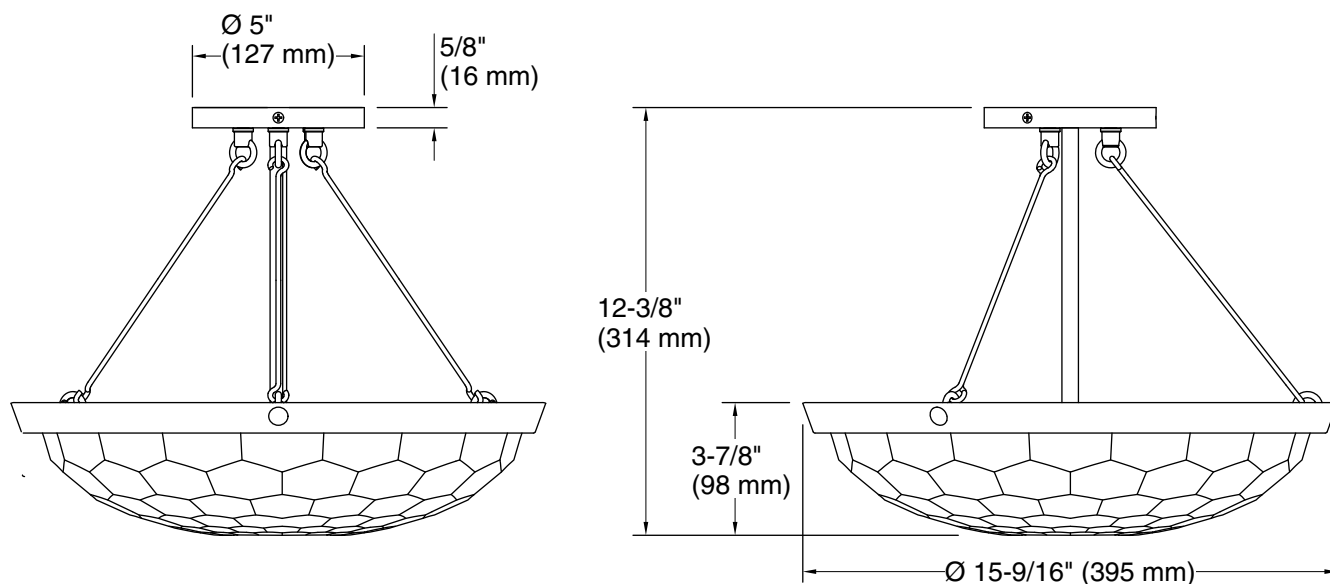

Required Electrical Service

One dedicated circuit required.

Lights: 120 V, 12 A, 60 Hz

Technical Information

All product dimensions are nominal.

Material: Steel, Aluminum, Zinc, Glass

Number of Lights: 3

Lighting Type: Socket-based