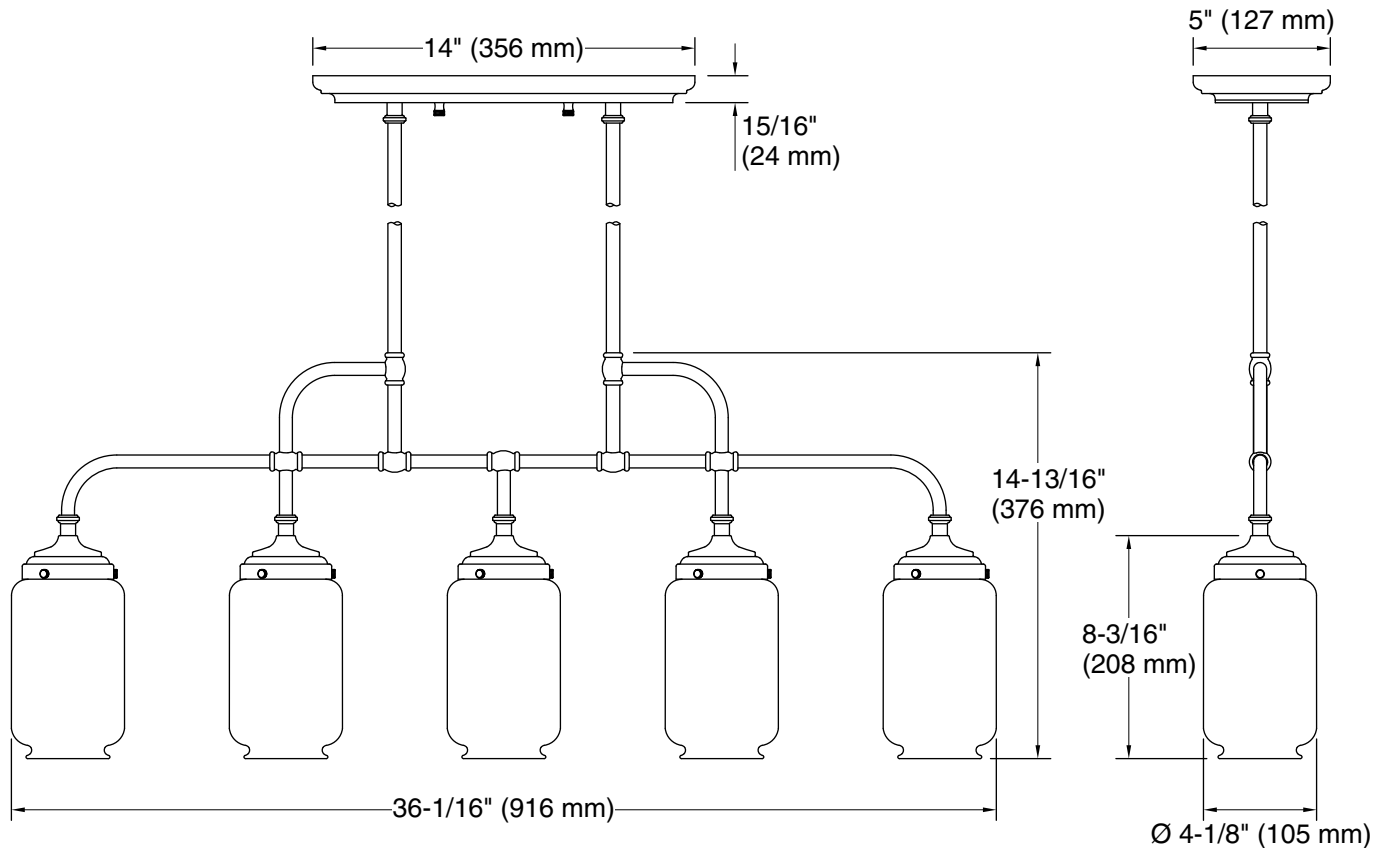

Required Electrical Service

One circuit required.

Lights: 120 V, 60 Hz

Technical Information

All product dimensions are nominal.

Installation Type: Ceiling-mount

Material: Brass

Number of Lights: 5

Lighting Type: Socket-based

Socket Type: E-26 Medium

Number of Shades: 10

Shade Type: Glass - frosted, Glass - clear

Hanging Type: Downrod

Downrod Detail: 1 x 12" (305 mm), 1 x 6" (152 mm), 4 x 18" (457 mm)

Electrical component rating: Socket Rating: 60 Hz, 40 W, 2000 Lumens, 3000K