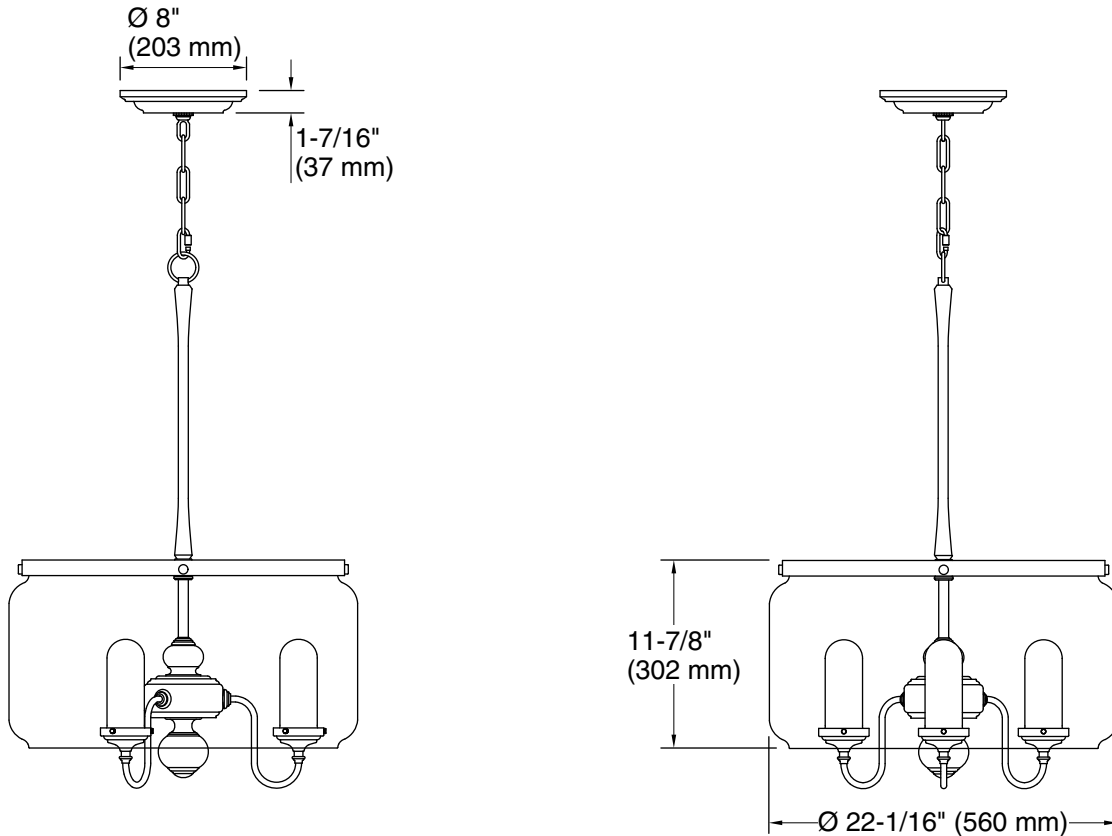

Required Electrical Service

One circuit required.

Lights: 120 V, 60 Hz

Technical Information

All product dimensions are nominal.

Installation Type: Ceiling-mount
Material: Brass
Number of Lights: 3
Lighting Type: Socket-based
Socket Type: E-26 Medium
Number of Shades: 4
Shade Type: Glass - clear, Glass - frosted
Hanging Type: Chain
Downrod Detail: 1 x 17-5/16" (439 mm)
Electrical component rating: Socket Rating: 60 Hz, 40 W, 1200 Lumens, 3000K