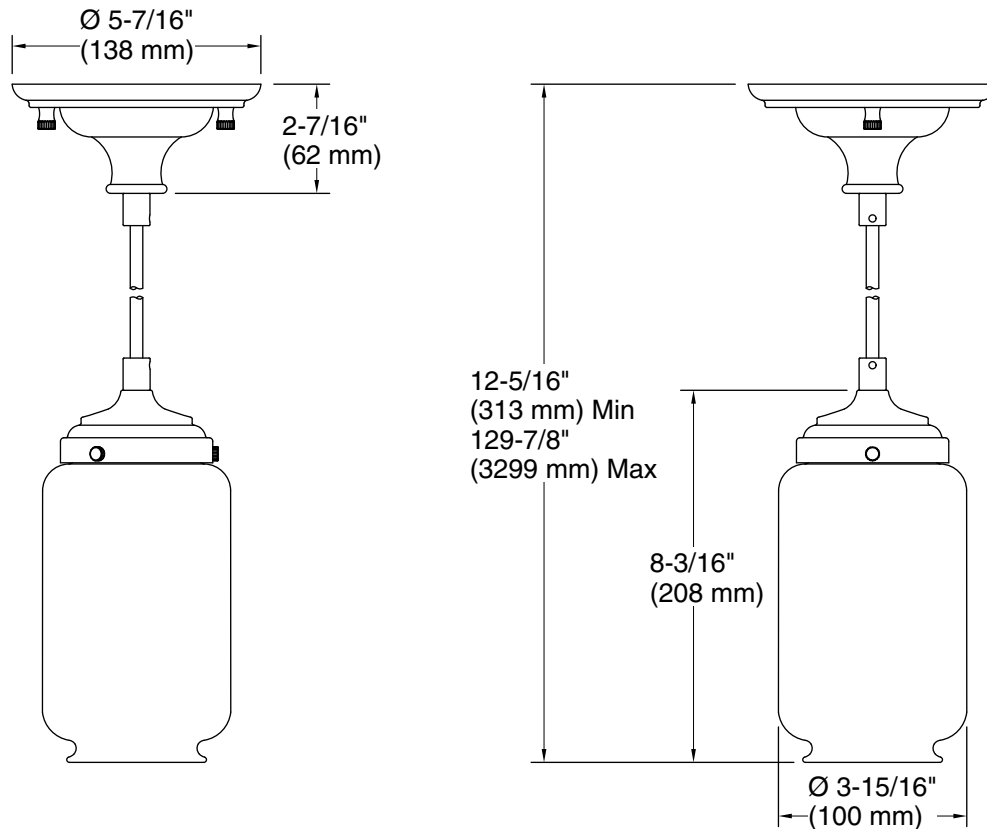

Features

- Complements Artifacts faucets and accessories.
- Versatile design that features a frosted shade surrounded by a clear glass shade.
- For a vintage look, remove the optional frosted glass and add any E26 medium-base Edison bulb (sold separately).
- For soft lighting, use an E26 medium-base type B light bulb with the frosted shade (bulb sold separately).
- A 10' (3.1 m) cord offers many height options.

K-23723 Faucet cleaner

Included Components

Additional Components:
Installation hardware

Codes/Standards

UL 1598
CSA C22.2 No. 250.0

KOHLER® Indoor Lighting Fixtures Limited Warranty

See website for detailed warranty information.

Required Electrical Service

One dedicated circuit required.

Lights: 120 V, 60 Hz

Technical Information

All product dimensions are nominal.

Installation Type: Ceiling-mount

Material: Brass

Number of Lights: 1

Lighting Type: Socket-based

Socket Type: E-26 Medium

Number of Shades: 2

Shade Type: Glass - frosted, Glass - clear

Hanging Type: Cord

Height: 12-5/16" (312 mm) -
129-7/8" (3299 mm)

Electrical component rating: Socket Rating: 60 Hz, 40 W, 450
Lumens, 3000K