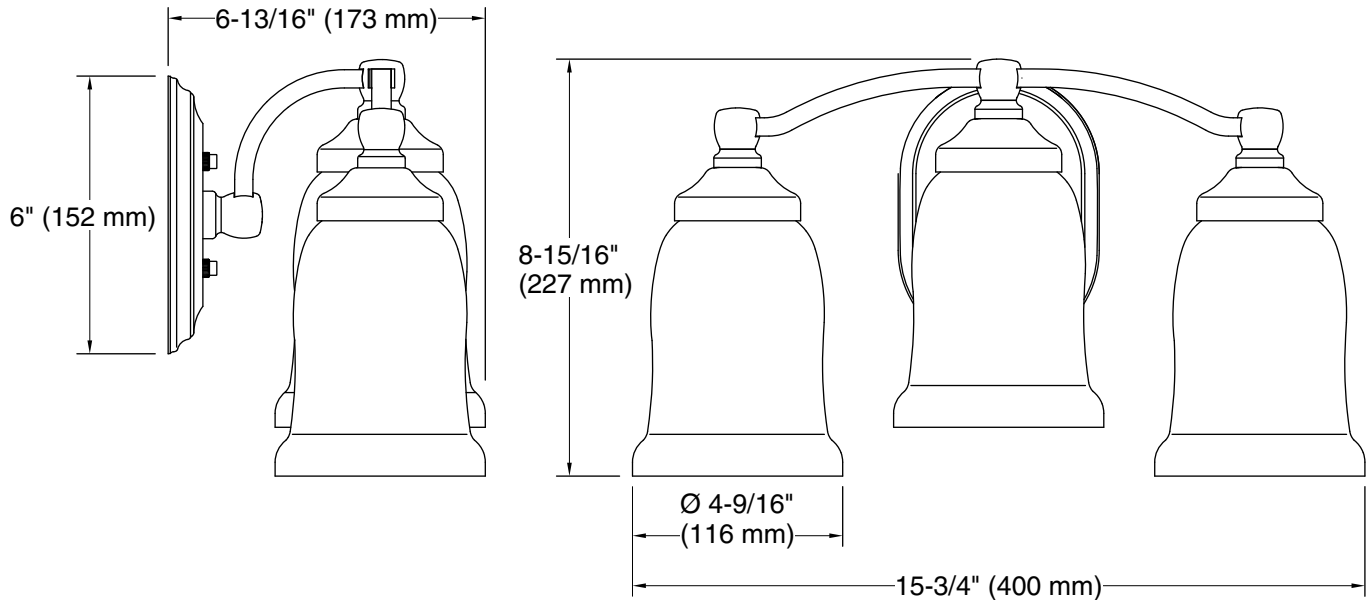

Technical Information

All product dimensions are nominal.

Installation Type: Wall-mount
Material: Metal, Glass
Number of Lights: 3

Notes

Install this product according to the installation guide.