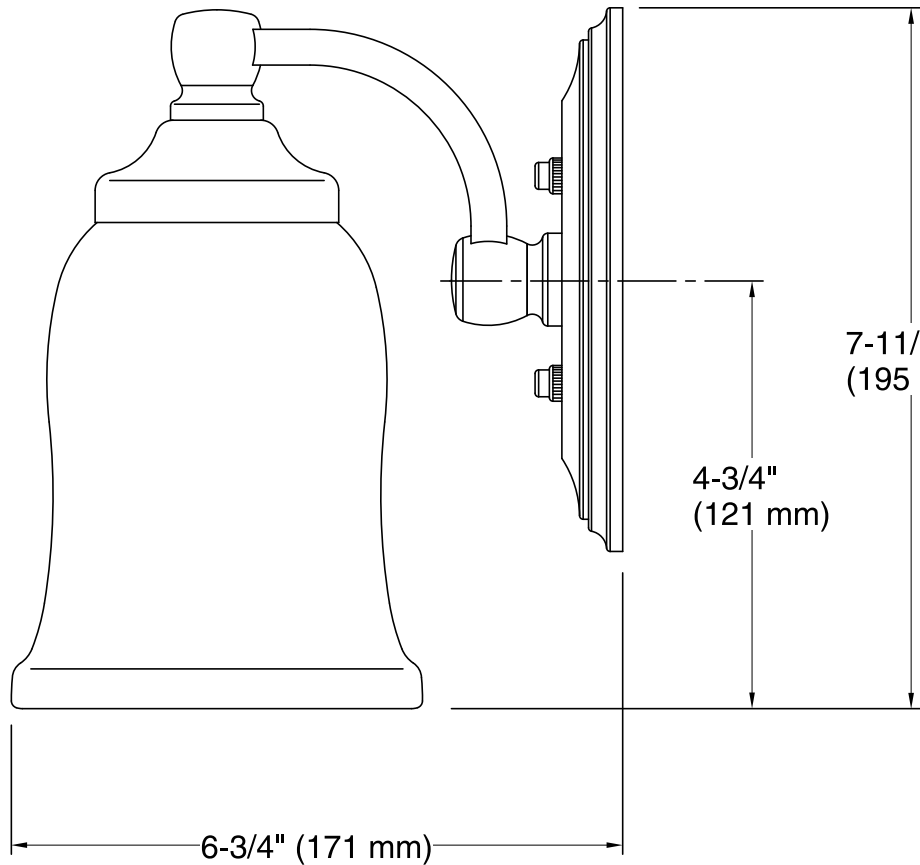

KOHLER®

Bancroft® One-light sconce K-11421

Technical Information

All product dimensions are nominal.

Installation Type: Wall-mount

Material: Metal, Glass

Number of Lights: 1

Notes

Install this product according to the installation guide.

1-800-4KOHLER (1-800-456-4537)

Kohler Co. reserves the right to make revisions without notice to product specifications.

For the most current Specification Sheet, go to www.kohler.com.

9-5-2020 09:32 - US/CA

THE BOLD LOOK
OF **KOHLER**®