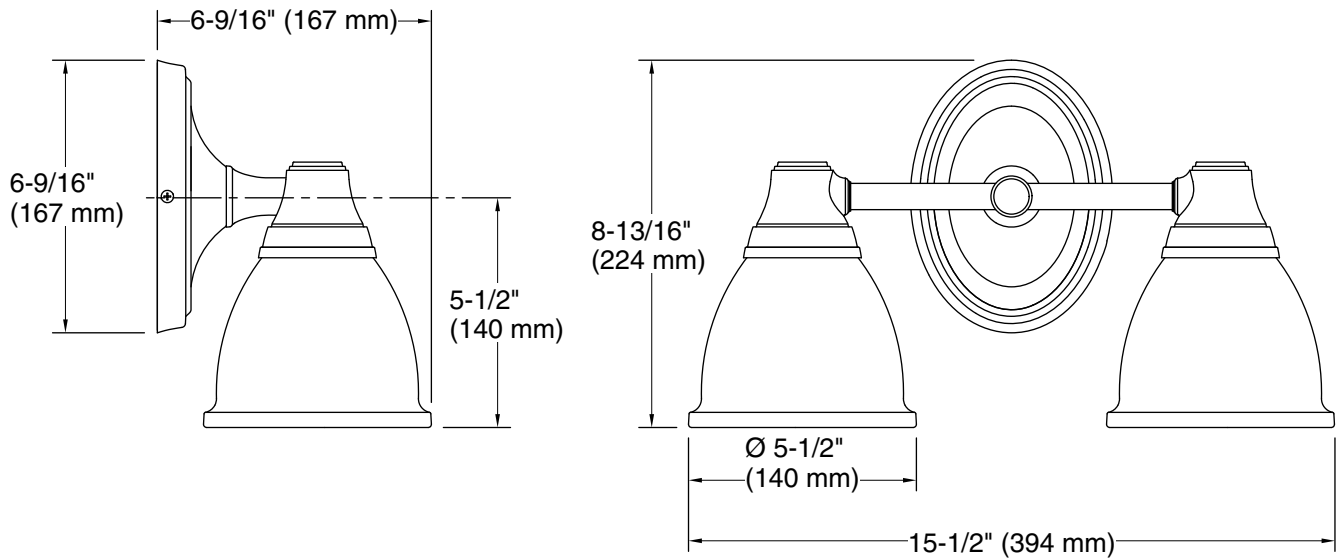

Features

- Frosted-glass shades.
- Sconce can be positioned up or down, depending on room setting.
- Coordinates with Forté® faucets, accessories, and showering components to complete your bathroom.
- Suitable for damp locations, per UL 1598.

Technical Information

All product dimensions are nominal.

Installation Type: Wall-mount
Material: Metal, Glass
Number of Lights: 2

Notes

Install this product according to the installation guide.