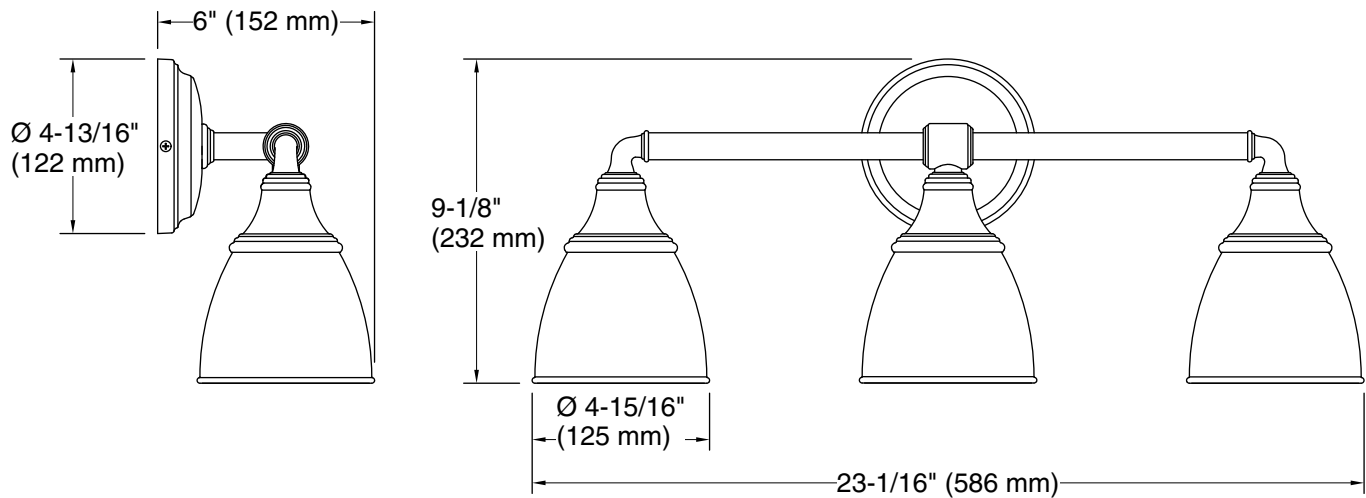

## Technical Information

All product dimensions are nominal.

Installation Type: Wall-mount

Material: Metal

Number of Lights: 3