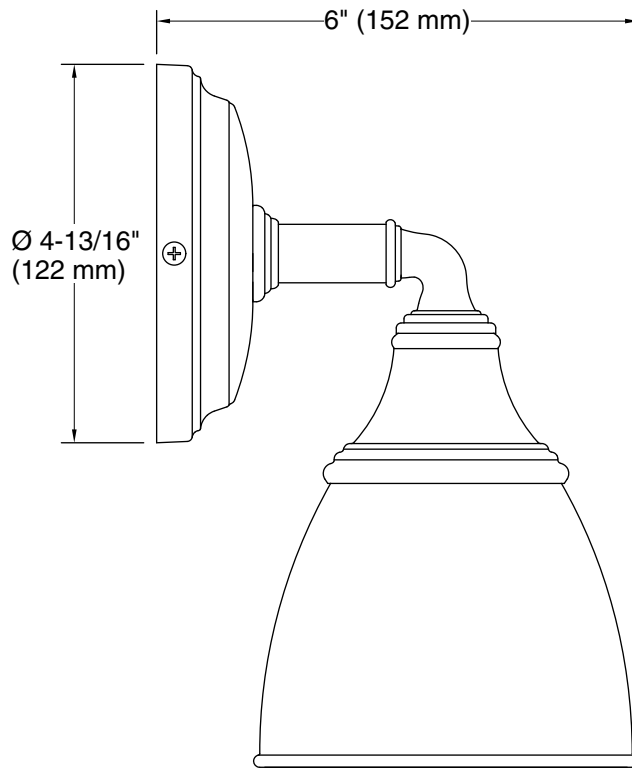

Features

- Frosted-glass shade.
- Sconce can be positioned up or down, depending on room setting.
- Coordinates with other products in the Devonshire collection.
- Suitable for damp locations, per UL 1598.

Technical Information

All product dimensions are nominal.

Installation Type: Wall-mount

Material: Metal, Glass

Number of Lights: 1

Notes

Install this product according to the installation guide.