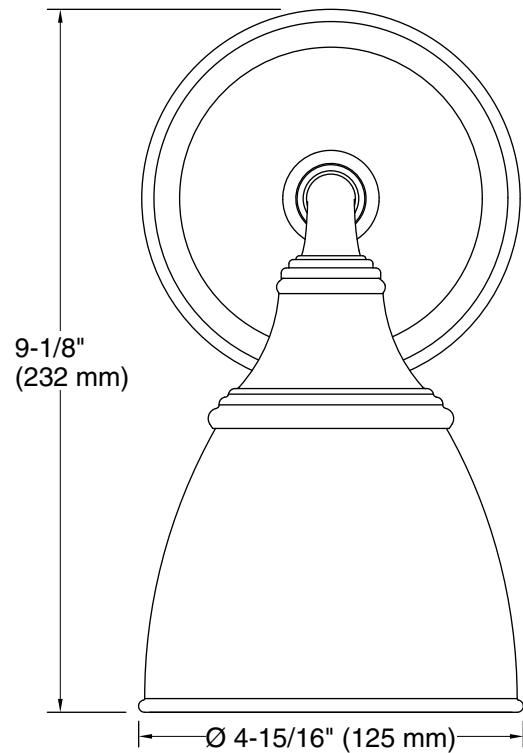

Features

- Frosted-glass shade.
- Sconce can be positioned up or down, depending on room setting.
- Coordinates with other products in the Devonshire collection.
- Suitable for damp locations, per UL 1598.

Technical Information

All product dimensions are nominal.

Installation Type: Wall-mount

Material: Metal, Glass

Number of Lights: 1

Notes

Install this product according to the installation guide.