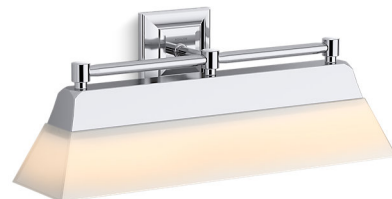

Features

- A perfect compliment to our Memoirs suite of products.
- Frosted glass shades that perfectly diffuse the light, reducing glare in the bathroom.
- Integrated LED.
- Suitable for damp locations, per UL 1598.

Material

- Manufactured with quality materials and complemented with a meticulous finishing process.
- Durable finishes engineered to last and designed to match KOHLER faucet finishes.

Installation

- Installation hardware included.

Technical Information

All product dimensions are nominal.

Installation Type: Wall-mount

Material: Brass

Number of Lights: 1

Lighting Type: Integrated LED

Number of Shades: 1

Shade Type: Glass - frosted