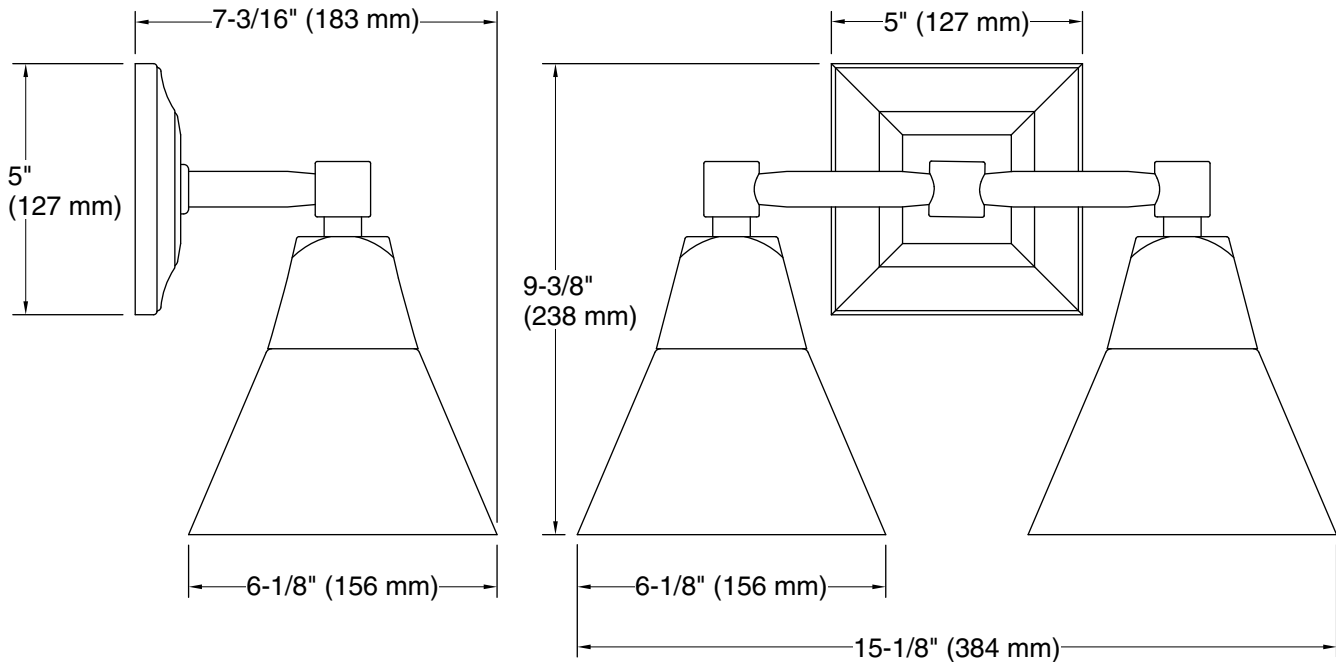

Required Electrical Service

One circuit required.

Lights: 120 V, 60 Hz

Technical Information

All product dimensions are nominal.

Installation Type: Wall-mount

Material: Brass

Number of Lights: 2

Lighting Type: Socket-based

Socket Type: E-26 Medium

Number of Shades: 2

Shade Type: Glass - frosted

Electrical component rating: Socket Rating: 60 Hz, 60 W, 1600 Lumens, 3000K