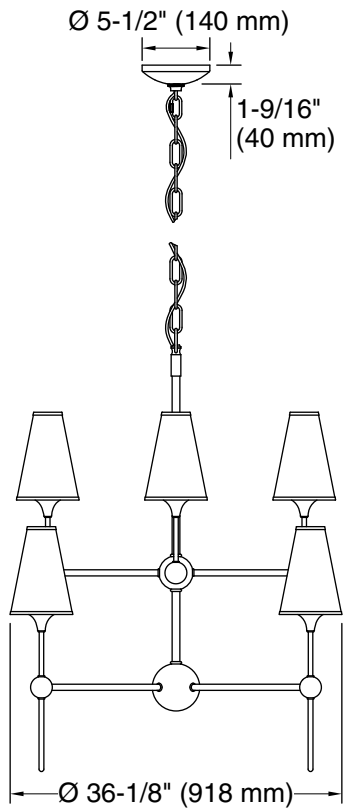

Required Electrical Service

One dedicated circuit required.

Lights: 120 V, 12 A, 60 Hz

Technical Information

All product dimensions are nominal.

Installation Type: Ceiling-mount

Material: Steel, Brass

Number of Lights: 8

Lighting Type: Socket-based

Socket Type: E-12 Candelabra

Number of Shades: 8

Shade Type: Fabric

Hanging Type: Chain

Height: 39-7/8" (1013 mm) - 109" (2768 mm)

Electrical component rating: Socket Rating: 60 Hz, 60 W