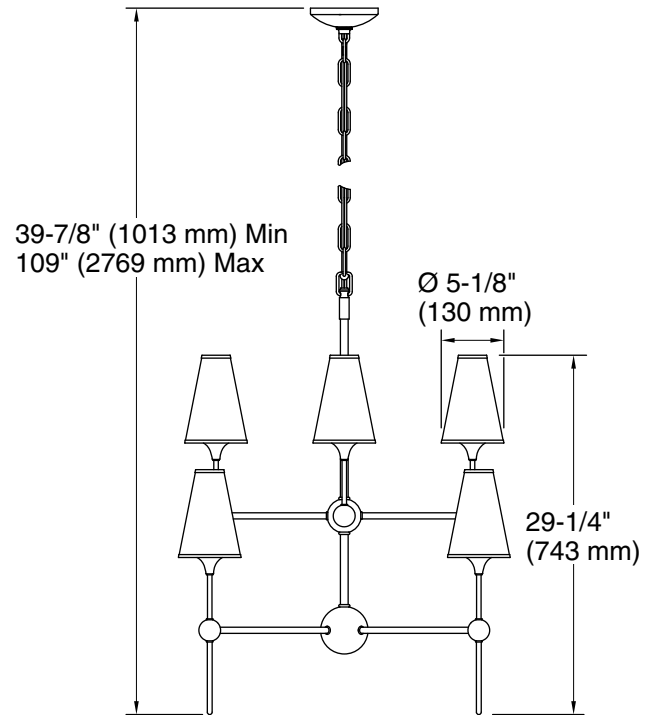

Required Electrical Service

One dedicated circuit required.

Lights: 120 V, 12 A, 60 Hz

Technical Information

All product dimensions are nominal.

Installation Type: Ceiling-mount

Material: Steel, Brass

Number of Lights: 8

Lighting Type: Socket-based

Socket Type: E-12 Candelabra

Number of Shades: 8

Shade Type: Fabric

Hanging Type: Chain

Height: 39-7/8" (1013 mm) - 109" (2768 mm)

Electrical component rating: Socket Rating: 60 Hz, 60 W