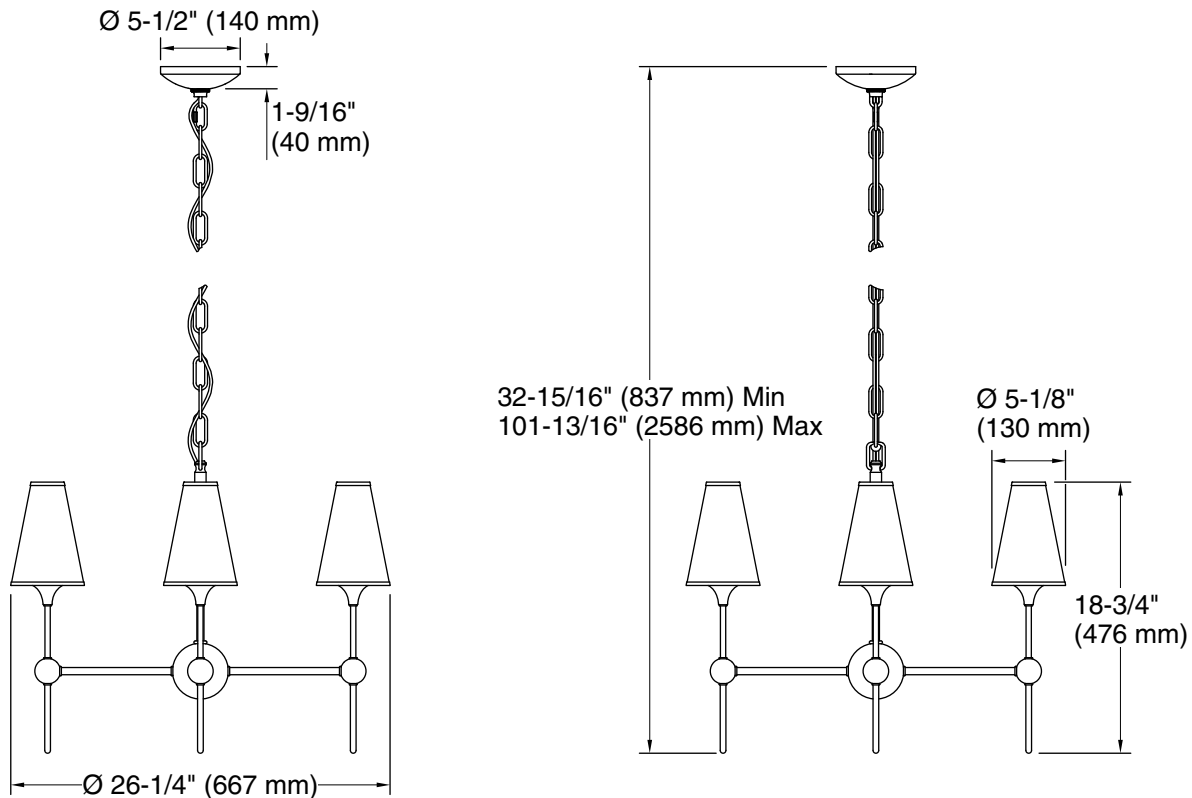

Required Electrical Service

One dedicated circuit required.

Lights: 120 V, 12 A, 60 Hz

Technical Information

All product dimensions are nominal.

Installation Type: Ceiling-mount

Material: Steel, Brass

Number of Lights: 4

Lighting Type: Socket-based

Socket Type: E-12 Candelabra

Number of Shades: 4

Shade Type: Fabric

Hanging Type: Chain

Height: $32\text{-}15/16''$ (837 mm) -
 $101\text{-}7/8''$ (2587 mm)

Electrical component rating: Socket Rating: 60 Hz, 60 W