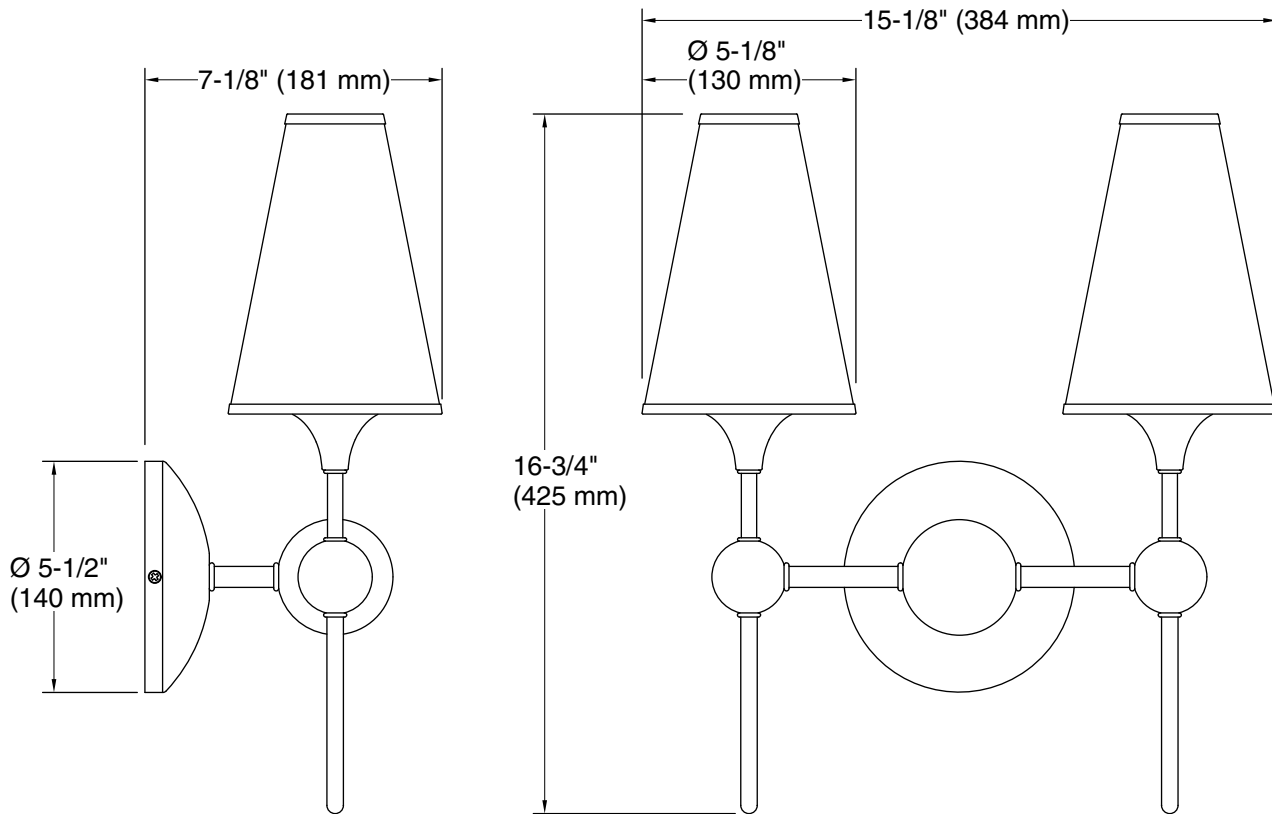

Required Electrical Service

One dedicated circuit required.

Lights: 120 V, 12 A, 60 Hz

Technical Information

All product dimensions are nominal.

Material: Steel

Number of Lights: 2

Lighting Type: Socket-based

Socket Type: E-12 Candelabra

Number of Shades: 2

Shade Type: Fabric

Electrical component Socket Rating: 60 Hz, 60 W
rating: