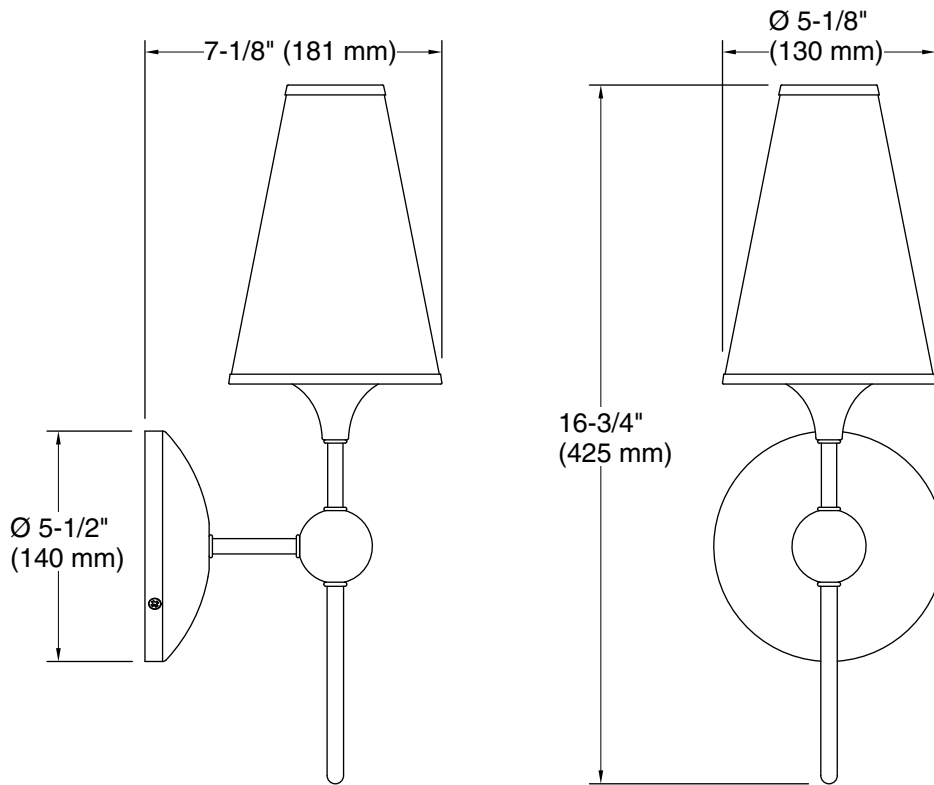

Features

- Dramatic tapered fabric shades with metal trim and decorative sphere motif create a beautiful accent for interior spaces.
- Modernist references are reinterpreted to create a timeless design that works in a range of interior styles and settings.
- This collection is at home in modern and traditional interiors.
- A great piece for almost any space — master bathroom, guest bathroom, hallway, or bedside.
- Candelabra base (E12) socket, works best with clear or frosted candelabra type B bulbs (sold separately).
- Suitable for damp locations, per UL 1598.

Required Electrical Service

One dedicated circuit required.

Lights: 120 V, 12 A, 60 Hz

Technical Information

All product dimensions are nominal.

Material: Steel

Number of Lights: 1

Lighting Type: Socket-based

Socket Type: E-12 Candelabra

Number of Shades: 1

Shade Type: Fabric

Electrical component rating: Socket Rating: 60 Hz, 60 W