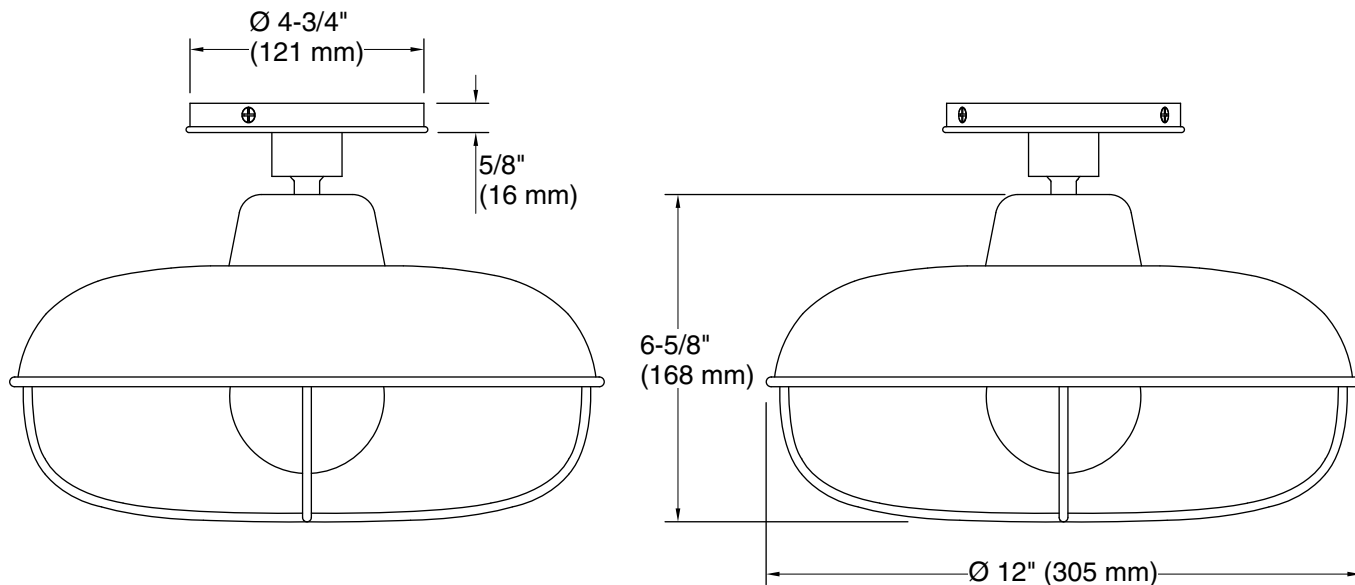

Required Electrical Service

One circuit required.

Lights: 120 V, 60 Hz

Technical Information

All product dimensions are nominal.

Material: Steel

Number of Lights: 1

Lighting Type: Socket-based