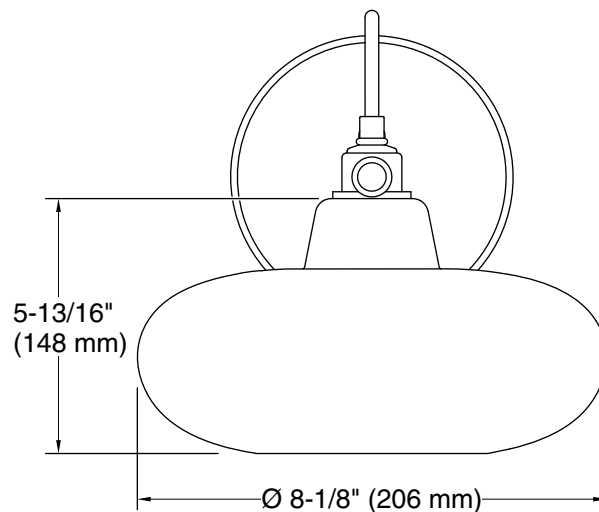

Modern Farm

One-light lacemaker sconce
K-23669-SC01

Features

- Suitable for any living space, allowing you to create a cohesive design aesthetic throughout your home.
- Candelabra base (E12) socket, works best with type G16.5 white, clear or Edison bulbs (sold separately).
- This piece is designed to be filled with distilled water or reverse osmosis (RO) water to reflect light throughout the room.
- Suitable for damp locations, per UL 1598.

Required Electrical Service

One circuit required.

Lights: 120 V, 60 Hz

Technical Information

All product dimensions are nominal.

Material: Steel

Number of Lights: 1

Lighting Type: Socket-based