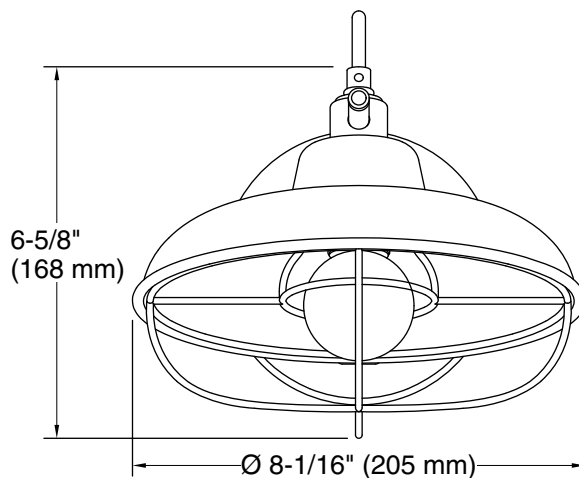

Features

- Suitable for any living space, allowing you to create a cohesive design aesthetic throughout your home.
- Candelabra base (E12) socket, works best with type G16.5 white, clear or Edison bulbs (sold separately).
- Angled shade can be swing 180 degrees left or right, enabling you to direct light where you need it.
- Suitable for damp locations, per UL 1598.

Required Electrical Service

One circuit required.

Lights: 120 V, 60 Hz

Technical Information

All product dimensions are nominal.

Material: Steel

Number of Lights: 1

Lighting Type: Socket-based

Socket Type: E-12 Candelabra

Number of Shades: 1

Shade Type: Metal

Electrical component rating: Socket Rating: 60 Hz, 60 W