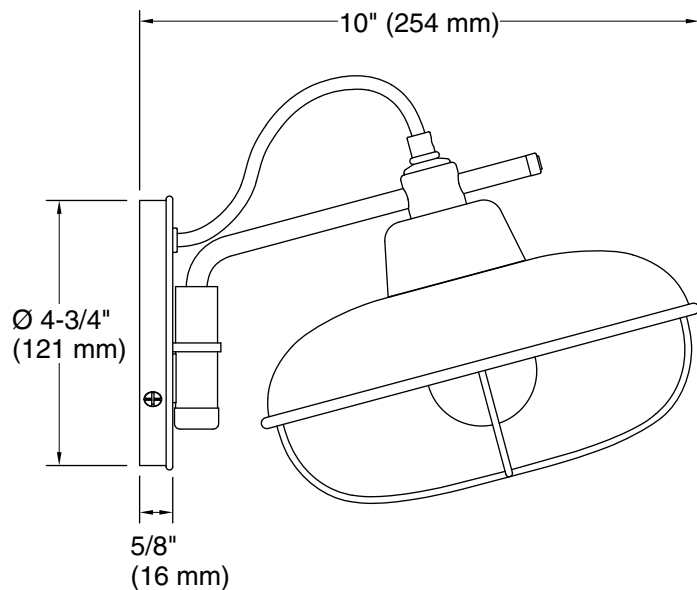

Features

- Suitable for any living space, allowing you to create a cohesive design aesthetic throughout your home.
- Candelabra base (E12) socket, works best with type G16.5 white, clear or Edison bulbs (sold separately).
- Angled shade can be swing 180 degrees left or right, enabling you to direct light where you need it.
- Suitable for damp locations, per UL 1598.

Required Electrical Service

One circuit required.

Lights: 120 V, 60 Hz

Technical Information

All product dimensions are nominal.

Material: Steel

Number of Lights: 1

Lighting Type: Socket-based