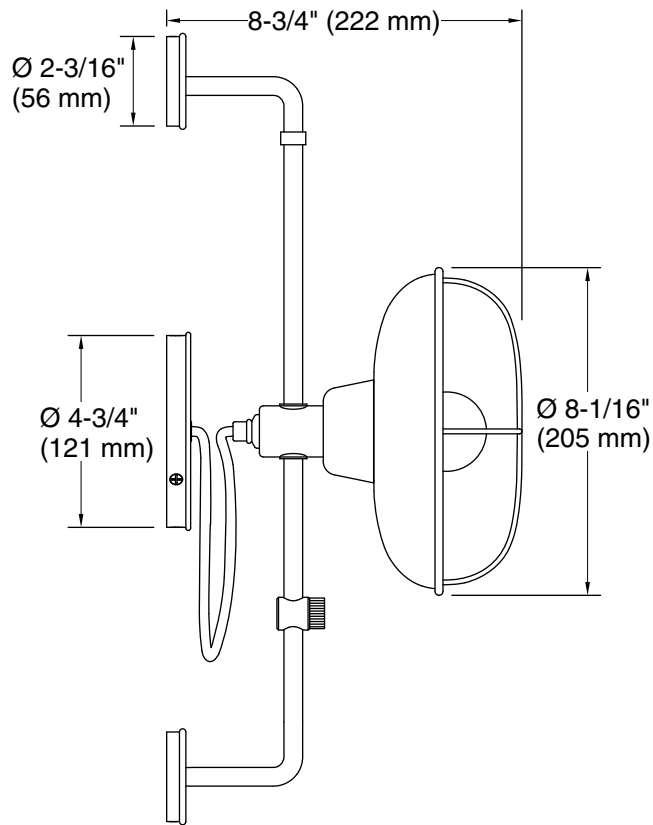

Required Electrical Service

One circuit required.

Lights: 120 V, 60 Hz

Technical Information

All product dimensions are nominal.

Material: Steel
Number of Lights: 1
Lighting Type: Socket-based
Socket Type: E-12 Candelabra
Number of Shades: 1
Shade Type: Metal
Electrical component rating: Socket Rating: 60 Hz, 60 W