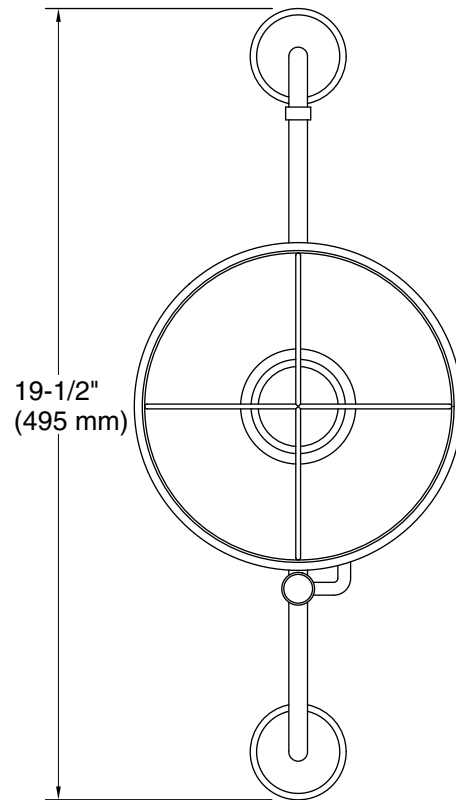

Required Electrical Service

One circuit required.

Lights: 120 V, 60 Hz

Technical Information

All product dimensions are nominal.

Material: Steel
Number of Lights: 1
Lighting Type: Socket-based
Socket Type: E-12 Candelabra
Number of Shades: 1
Shade Type: Metal
Electrical component rating: Socket Rating: 60 Hz, 60 W