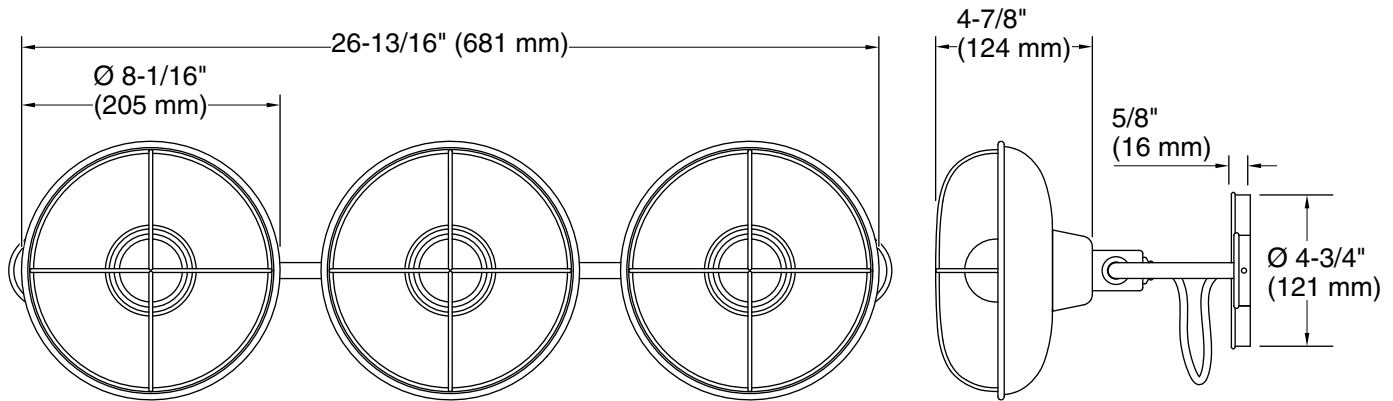

Features

- Suitable for any living space, allowing you to create a cohesive design aesthetic throughout your home.
- Candelabra base (E12) socket, works best with type G16.5 white, clear or Edison bulbs (sold separately).
- Can be mounted vertically or horizontally.
- Shades swivel, enabling you to direct light where you need it.
- Suitable for damp locations, per UL 1598.

Required Electrical Service

One circuit required.

Lights: 120 V, 60 Hz

Technical Information

All product dimensions are nominal.

Material: Steel

Number of Lights: 3

Lighting Type: Socket-based

Socket Type: E-12 Candelabra

Number of Shades: 3

Shade Type: Metal

Electrical component rating: Socket Rating: 60 Hz, 60 W