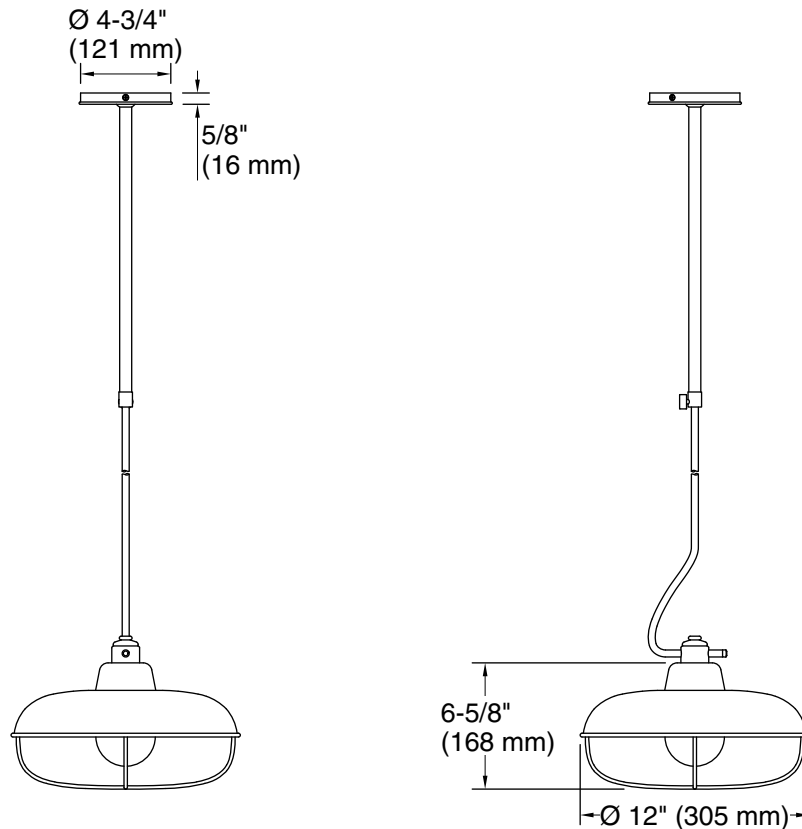

Features

- Suitable for living, dining, and kitchen spaces, allowing you to create a cohesive design aesthetic throughout your home.
- Medium base (E26) socket, works best with type G25 white, clear or Edison bulbs (sold separately).
- Design offers additional height options.

Required Electrical Service

One circuit required.

Lights: 120 V, 60 Hz

Technical Information

All product dimensions are nominal.

Material: Steel

Number of Lights: 1

Lighting Type: Socket-based

Socket Type: E-26 Medium

Number of Shades: 1

Shade Type: Metal

Hanging Type: Downrod

Downrod Detail: 1 x 14-15/16" (379 mm), 1 x 20-11/16" (526 mm)

Electrical component rating: Socket Rating: 60 Hz, 60 W