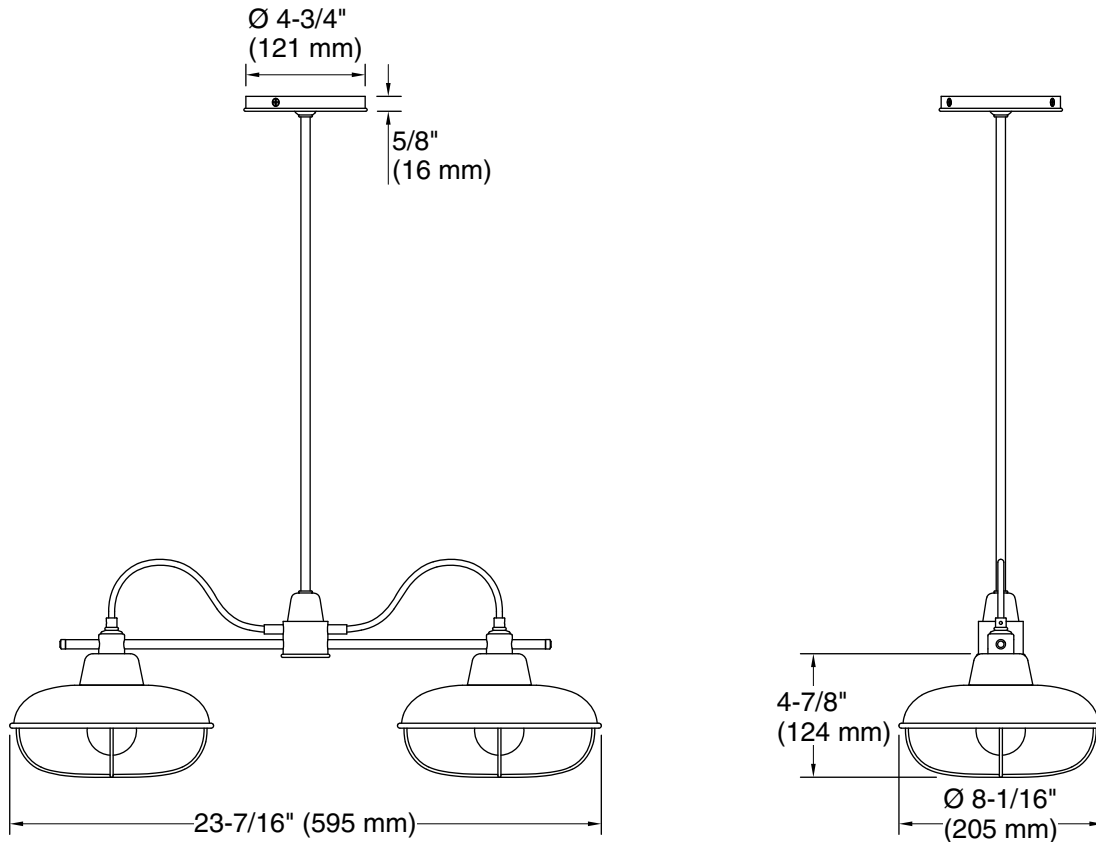

Features

- Suitable for living, dining, and kitchen spaces, allowing you to create a cohesive design aesthetic throughout your home.
- Candelabra base (E12) socket, works best with type G16.5 white, clear or Edison bulbs (sold separately).
- Downrods offer additional height options.

Required Electrical Service

One circuit required.

Lights: 120 V, 60 Hz

Technical Information

All product dimensions are nominal.

Installation Type: Ceiling-mount

Material: Steel

Number of Lights: 2

Lighting Type: Socket-based

Socket Type: E-12 Candelabra

Number of Shades: 2

Shade Type: Glass - frosted

Hanging Type: Downrod

Downrod Detail: 1 x 28-5/16" (719 mm)

Electrical component rating: Socket Rating: 60 Hz, 60 W