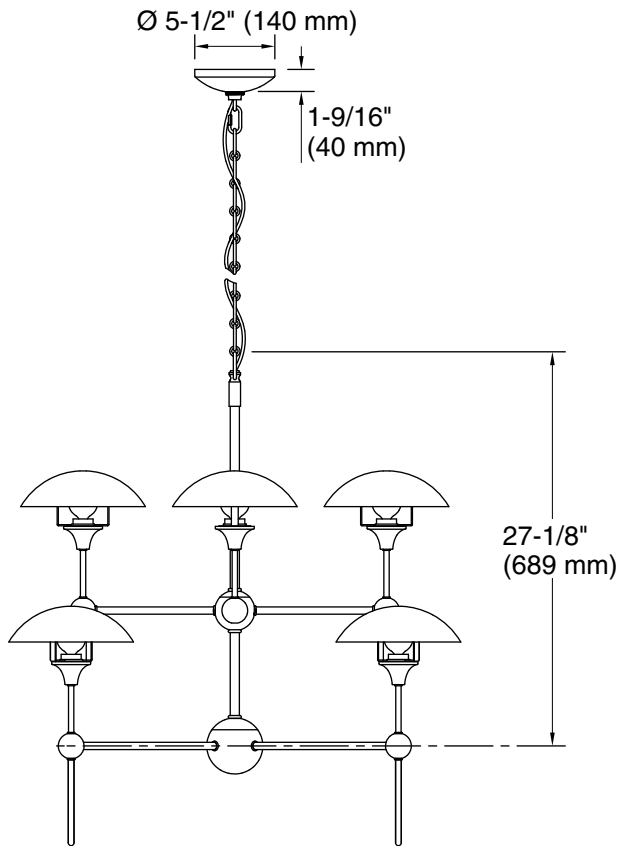

Features

- A combination of simple, elegant forms, and its pivoting shade reinterprets timeless Art Deco style for a modern setting.
- Dome-shaped metal shade that pivots so you can direct the lamp's illumination in almost any direction.
- This collection is at home in primarily modern interiors.
- A great piece for almost any space — especially in a foyer or dining room.
- Candelabra base (E12) socket, works best with clear or frosted candelabra type G bulbs (sold separately).
- Suitable for damp locations, per UL 1598.

Required Electrical Service

One dedicated circuit required.

Lights: 120 V, 12 A, 60 Hz

Technical Information

All product dimensions are nominal.

Material: Steel, Brass, Aluminum
 Number of Lights: 8
 Lighting Type: Socket-based
 Socket Type: E-12 Candelabra
 Number of Shades: 8
 Shade Type: Metal
 Hanging Type: Chain
 Height: $38\text{-}1/4''$ (972 mm) - $107\text{-}3/16''$ (2722 mm)
 Electrical component rating: Socket Rating: 60 Hz, 60 W