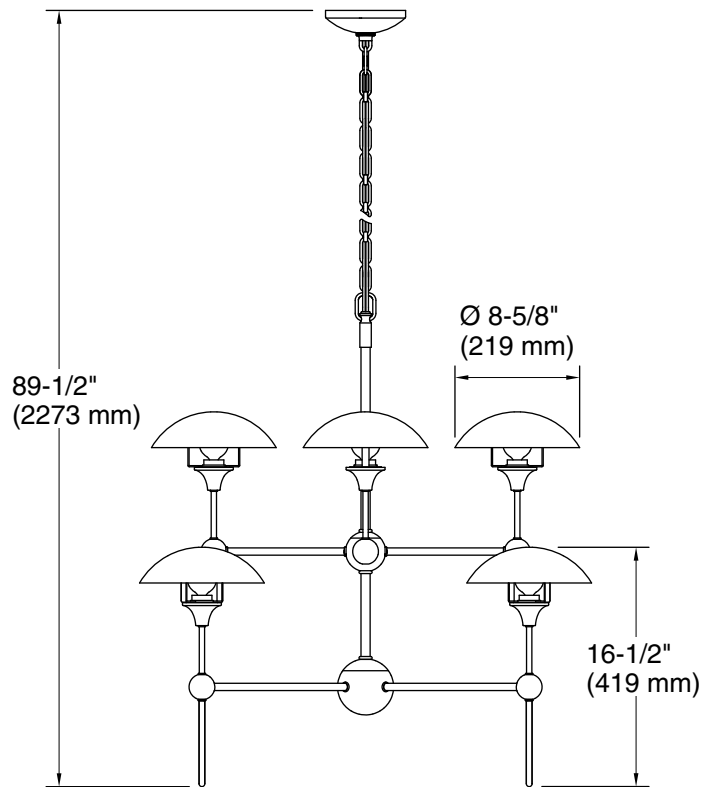

Features

- A combination of simple, elegant forms, and its pivoting shade reinterprets timeless Art Deco style for a modern setting.
- Dome-shaped metal shade that pivots so you can direct the lamp's illumination in almost any direction.
- This collection is at home in primarily modern interiors.
- A great piece for almost any space — especially in a foyer or dining room.
- Candelabra base (E12) socket, works best with clear or frosted candelabra type G bulbs (sold separately).
- Suitable for damp locations, per UL 1598.

Required Electrical Service

One dedicated circuit required.

Lights: 120 V, 12 A, 60 Hz

Technical Information

All product dimensions are nominal.

Material: Steel, Brass, Aluminum
 Number of Lights: 8
 Lighting Type: Socket-based
 Socket Type: E-12 Candelabra
 Number of Shades: 8
 Shade Type: Metal
 Hanging Type: Chain
 Height: $38\text{-}1/4''$ (972 mm) - $107\text{-}3/16''$ (2722 mm)
 Electrical component rating: Socket Rating: 60 Hz, 60 W