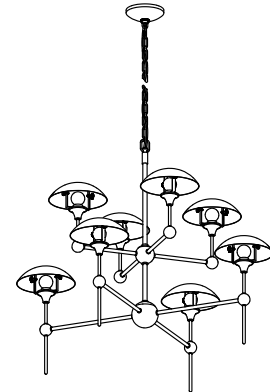

Features

- A combination of simple, elegant forms, and its pivoting shade reinterprets timeless Art Deco style for a modern setting.
- Dome-shaped metal shade that pivots so you can direct the lamp's illumination in almost any direction.
- This collection is at home in primarily modern interiors.
- A great piece for almost any space — especially in a foyer or dining room.
- Candelabra base (E12) socket, works best with clear or frosted candelabra type G bulbs (sold separately).
- Suitable for damp locations, per UL 1598.

Material

- Manufactured with quality materials and complemented with a meticulous finishing process.
- Durable finishes engineered to last and designed to match KOHLER faucet finishes.

Codes/Standards

UL 1598
CSA C22.2 No. 250

KOHLER® Indoor Lighting Fixtures Limited Warranty

See website for detailed warranty information.

Available Colors/Finishes

Color tiles intended for reference only.

Color	Code	Description
	SNL	Polished Nickel
	2GL	Brushed Moderne Brass
	2PL	Polished Brass
	GNL	Gunmetal

Required Electrical Service

One dedicated circuit required.

Lights: 120 V, 12 A, 60 Hz

Technical Information

All product dimensions are nominal.

Material: Steel, Brass, Aluminum
 Number of Lights: 8
 Lighting Type: Socket-based
 Socket Type: E-12 Candelabra
 Number of Shades: 8
 Shade Type: Metal
 Hanging Type: Chain
 Height: $38\text{-}1/4''$ (972 mm) - $107\text{-}3/16''$ (2722 mm)
 Electrical component rating: Socket Rating: 60 Hz, 60 W