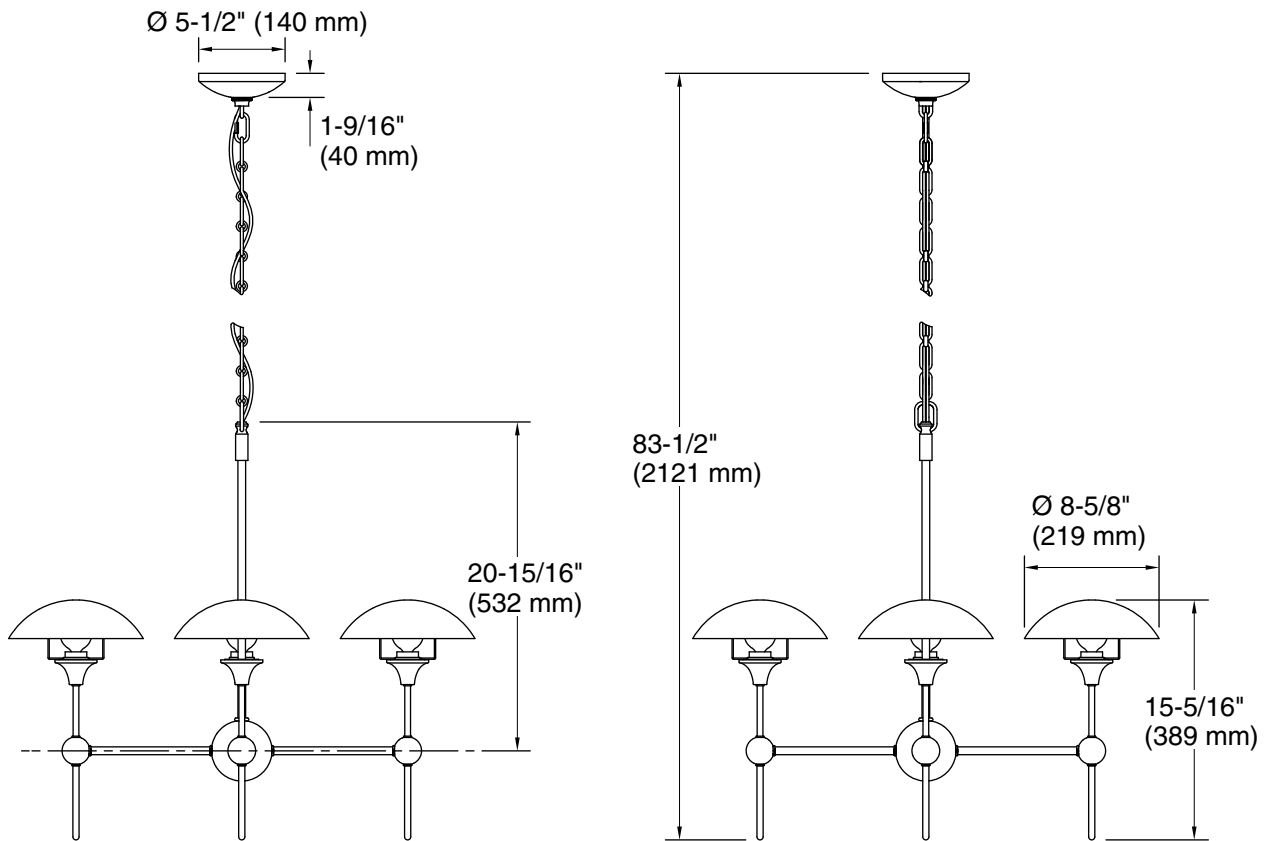

Features

- A combination of simple, elegant forms, and its pivoting shade reinterprets timeless Art Deco style for a modern setting.
- Dome-shaped metal shade that pivots so you can direct the lamp's illumination in almost any direction.
- This collection is at home in primarily modern interiors.
- A great piece for almost any space — especially in a foyer or dining room.
- Candelabra base (E12) socket, works best with clear or frosted candelabra type G bulbs (sold separately).
- Suitable for damp locations, per UL 1598.

Required Electrical Service

One dedicated circuit required.

Lights: 120 V, 12 A, 60 Hz

Technical Information

All product dimensions are nominal.

Material: Steel, Aluminum, Brass
 Number of Lights: 4
 Lighting Type: Socket-based
 Socket Type: E-12 Candelabra
 Number of Shades: 4
 Shade Type: Metal
 Hanging Type: Chain
 Height: $32\text{-}1/4''$ (819 mm) - $101\text{-}1/8''$ (2569 mm)
 Electrical component rating: Socket Rating: 60 Hz, 60 W