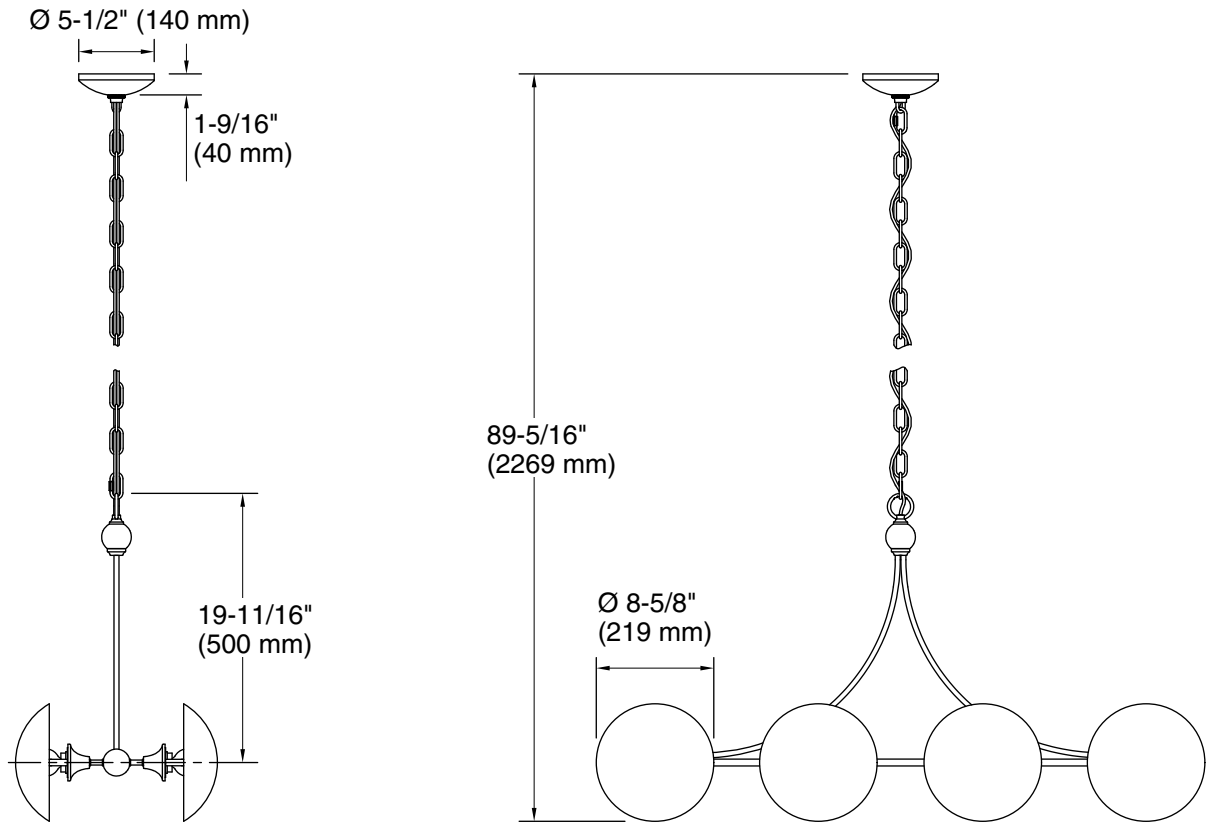

Features

- A combination of simple, elegant forms, and its pivoting shade reinterprets timeless Art Deco style for a modern setting.
- Dome-shaped metal shade that pivots so you can direct the lamp's illumination in almost any direction.
- This collection is at home in primarily modern interiors.
- A great piece for almost any space — perfect over a large island or dining table.
- Candelabra base (E12) socket, works best with clear or frosted candelabra type G bulbs (sold separately).
- Suitable for damp locations, per UL 1598.

Required Electrical Service

One dedicated circuit required.

Lights: 120 V, 12 A, 60 Hz

Technical Information

All product dimensions are nominal.

Material: Steel, Aluminum, Brass

Number of Lights: 8

Lighting Type: Socket-based

Socket Type: E-12 Candelabra

Number of Shades: 8

Shade Type: Metal

Hanging Type: Chain

Height: 28-1/2" (724 mm) - 97-3/8" (2474 mm)

Electrical component rating: Socket Rating: 60 Hz, 60 W