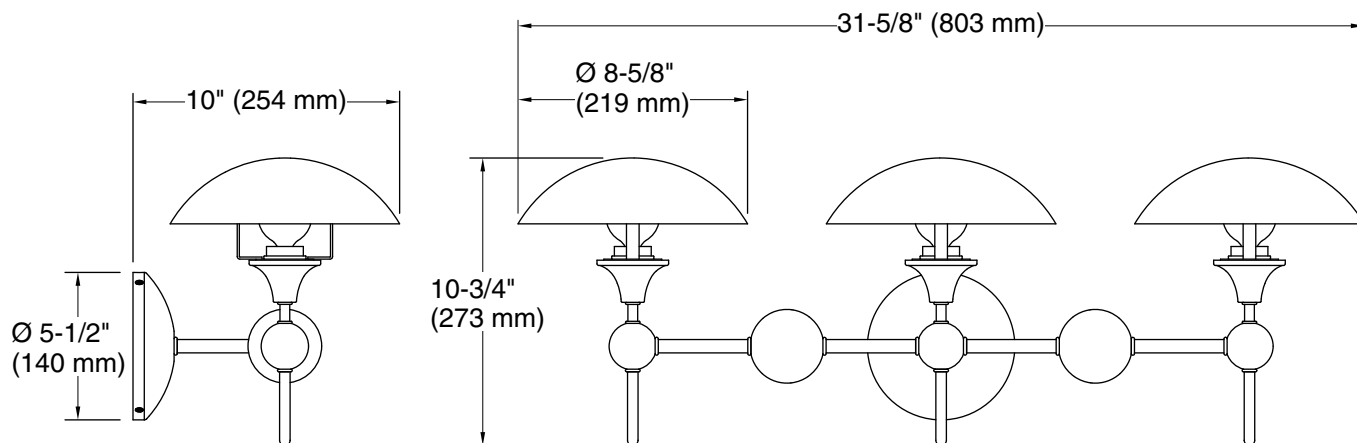

Features

- A combination of simple, elegant forms, and its pivoting shade reinterprets timeless Art Deco style for a modern setting.
- Dome-shaped metal shade that pivots so you can direct the lamp's illumination in almost any direction.
- This collection is at home in primarily modern interiors.
- A great piece for almost any space — especially over a double-vanity sink, guest bath, or powder room.
- Candelabra base (E12) socket, works best with clear or frosted candelabra type G bulbs (sold separately).
- Suitable for damp locations, per UL 1598.

Required Electrical Service

One dedicated circuit required.

Lights: 120 V, 12 A, 60 Hz

Technical Information

All product dimensions are nominal.

Material: Steel, Aluminum, Anodized Aluminum

Number of Lights: 3

Lighting Type: Socket-based

Socket Type: E-12 Candelabra

Number of Shades: 3

Shade Type: Metal

Electrical component Socket Rating: 60 Hz, 60 W
rating: