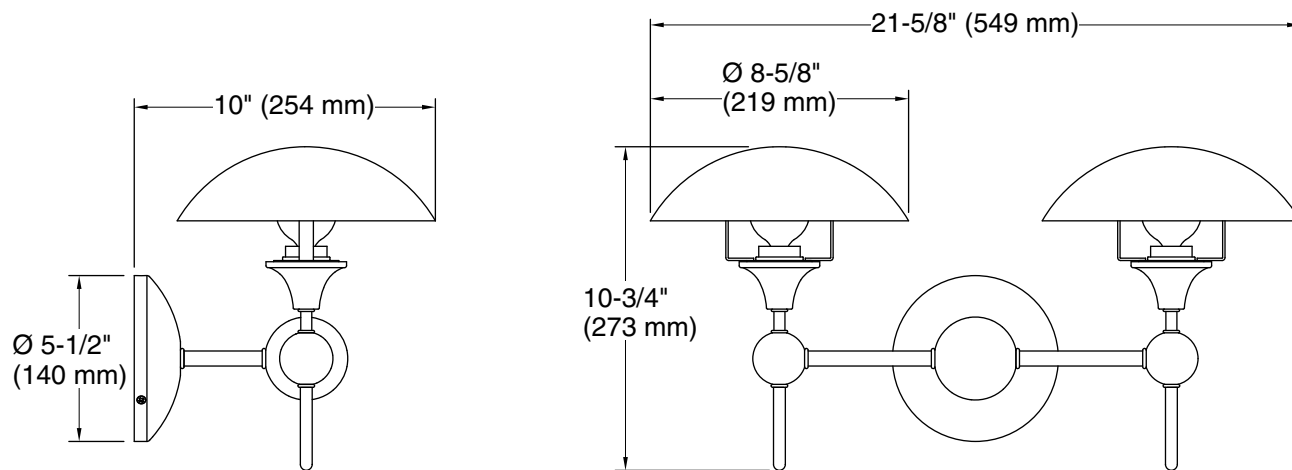

Features

- A combination of simple, elegant forms, and its pivoting shade reinterprets timeless Art Deco style for a modern setting.
- Dome-shaped metal shade that pivots so you can direct the lamp's illumination in almost any direction.
- This collection is at home in primarily modern interiors.
- A great piece for almost any space — especially over a double-vanity sink, guest bath, powder room, or hallway.
- Candelabra base (E12) socket, works best with clear or frosted candelabra type G bulbs (sold separately).
- Suitable for damp locations, per UL 1598.

Required Electrical Service

One dedicated circuit required.

Lights: 120 V, 12 A, 60 Hz

Technical Information

All product dimensions are nominal.

Material: Steel, Aluminum, Brass

Number of Lights: 2

Lighting Type: Socket-based

Socket Type: E-12 Candelabra

Number of Shades: 2

Shade Type: Metal

Electrical component Socket Rating: 60 Hz, 60 W
rating: