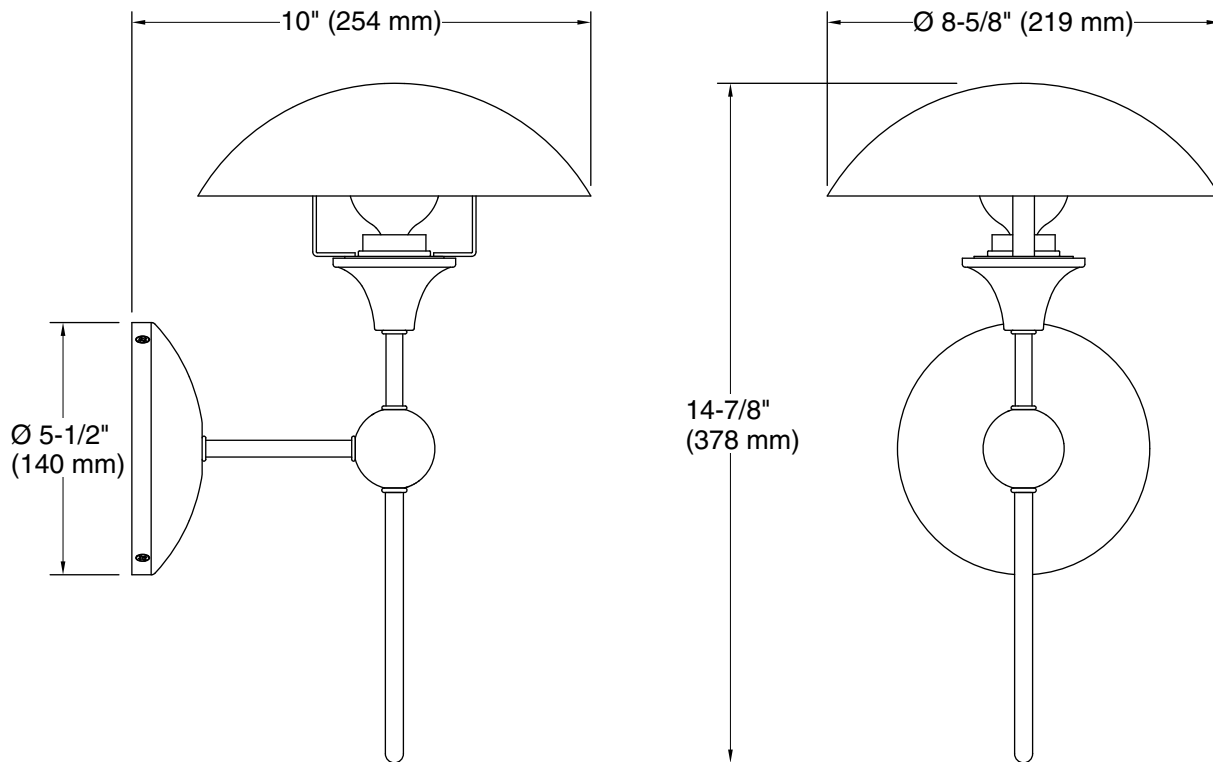

Features

- A combination of simple, elegant forms, and its pivoting shade reinterprets timeless Art Deco style for a modern setting.
- Dome-shaped metal shade that pivots so you can direct the lamp's illumination in almost any direction.
- This collection is at home in primarily modern interiors.
- A great piece for almost any space — master bathroom, guest bathroom, hallway, or bedside.
- Candelabra base (E12) socket, works best with clear or frosted candelabra type G bulbs (sold separately).
- Suitable for damp locations, per UL 1598.

Required Electrical Service

One dedicated circuit required.

120 V, 12 A, 60 Hz

Technical Information

All product dimensions are nominal.

Material:	Steel, Aluminum, Brass
Number of Lights:	1
Lighting Type:	Socket-based
Socket Type:	E-12 Candelabra
Number of Shades:	1
Shade Type:	Metal