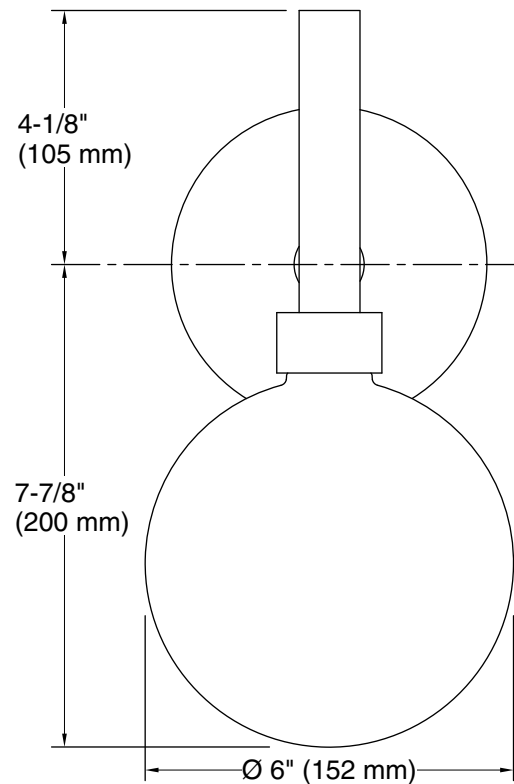

Required Electrical Service

One circuit required.

Lights: 120 V, 0.977 A, 60 Hz

Technical Information

All product dimensions are nominal.

Material: Steel, Aluminum, Glass

Number of Lights: 1

Lighting Type: Integrated LED

Number of Shades: 1

Shade Type: Glass - clear

Hanging Type: Non-hanging

Electrical component rating: LED: 60 Hz, 10 W, 450 Lumens, 3000K