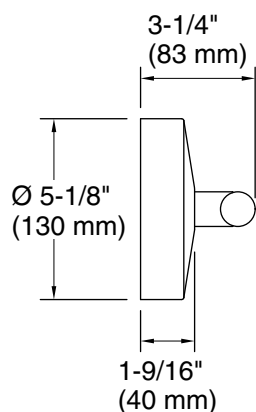

Required Electrical Service

One circuit required.

Lights: 120 V, 60 Hz

Technical Information

All product dimensions are nominal.

Material: Steel, Aluminum, Glass

Lighting Type: Integrated LED

Number of Shades: 2

Shade Type: Glass - frosted

Electrical component rating: LED: 60 Hz, 12 W, 700 Lumens, 3000K