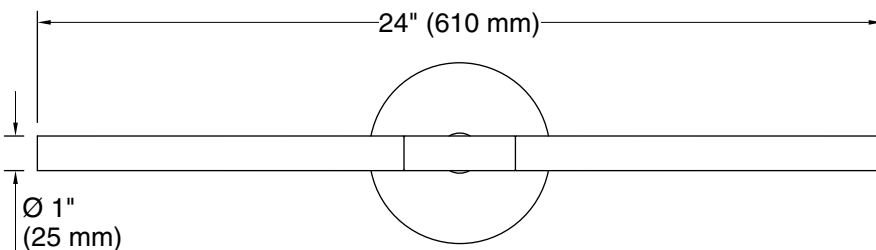

Required Electrical Service

One circuit required.

Lights: 120 V, 60 Hz

Technical Information

All product dimensions are nominal.

Material: Steel, Aluminum, Glass

Lighting Type: Integrated LED

Number of Shades: 2

Shade Type: Glass - frosted

Electrical component rating: LED: 60 Hz, 12 W, 700 Lumens, 3000K