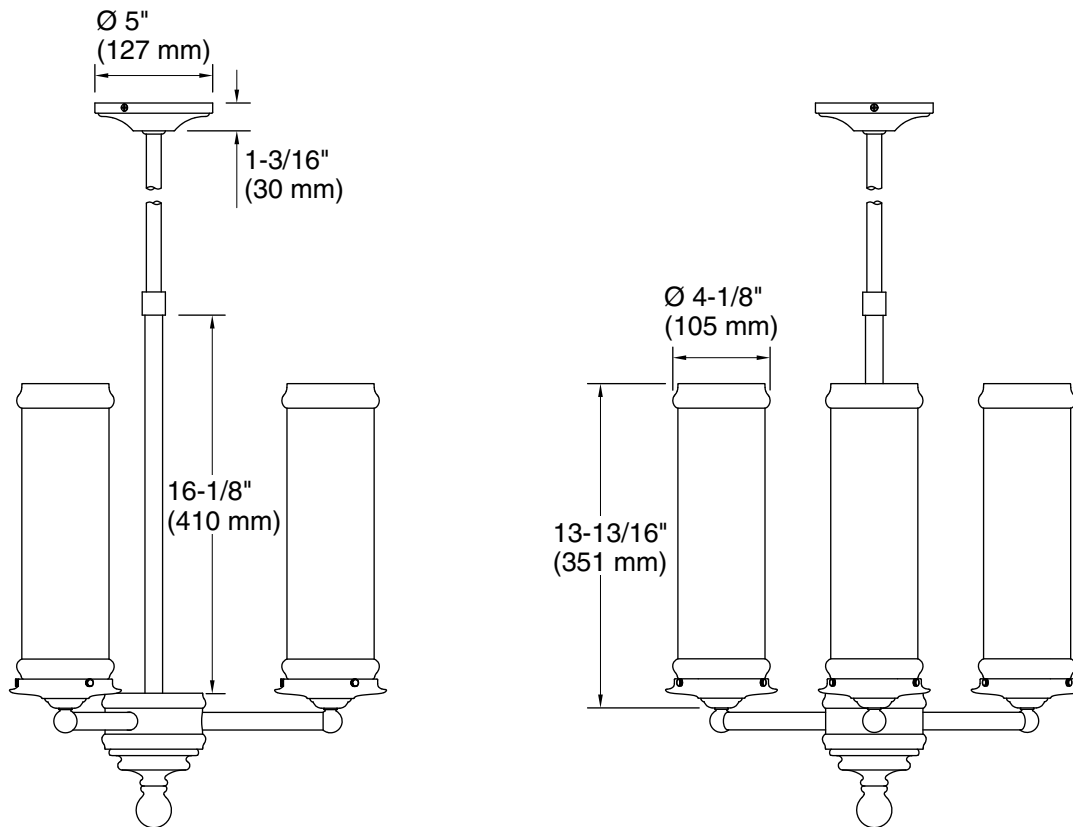

Required Electrical Service

One circuit required.

Lights: 120 V, 60 Hz

Technical Information

All product dimensions are nominal.

Installation Type: Ceiling-mount

Material: Brass

Number of Lights: 3

Lighting Type: Socket-based

Socket Type: E-12 Candelabra

Number of Shades: 3

Shade Type: Glass - clear

Hanging Type: Downrod

Downrod Detail: 3 x 12" (305 mm)

Electrical component rating: Socket Rating: 60 Hz, 60 W, 1350 Lumens, 3000K