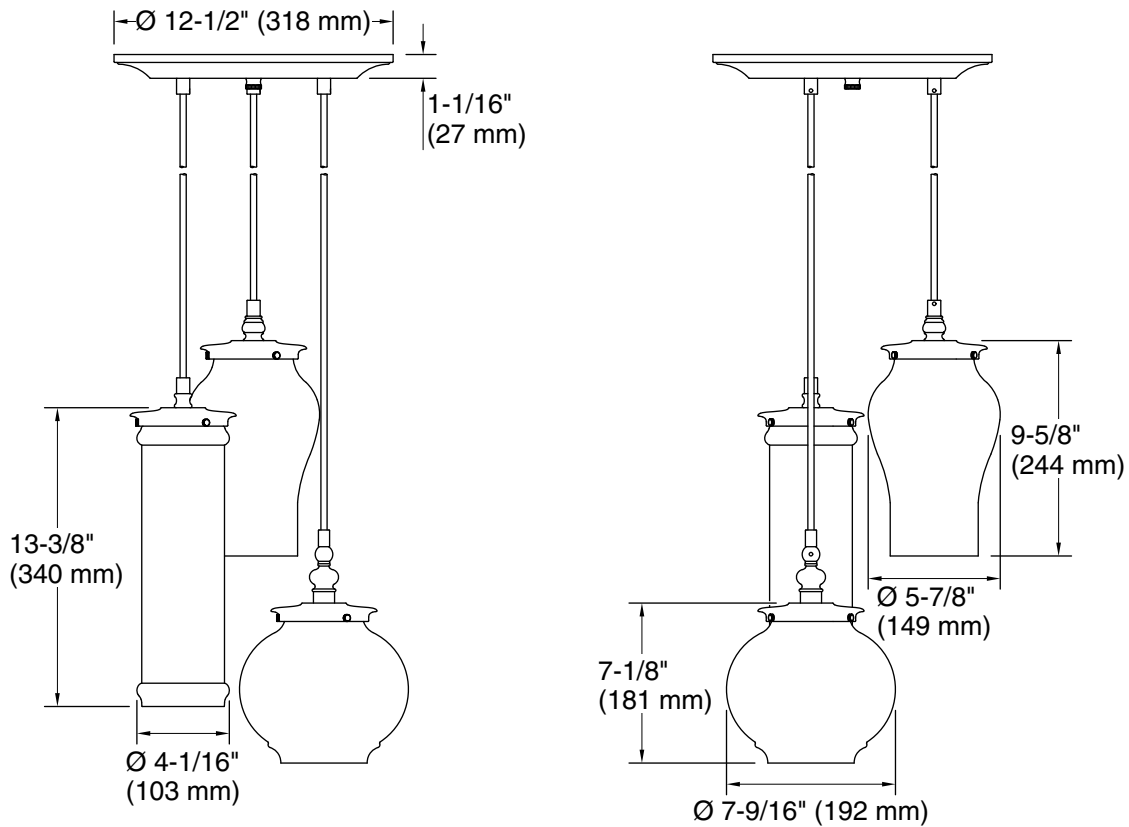

Required Electrical Service

One circuit required.

Lights: 120 V, 60 Hz

Technical Information

All product dimensions are nominal.

Installation Type: Ceiling-mount

Material: Brass

Number of Lights: 3

Lighting Type: Socket-based

Socket Type: E-12 Candelabra

Number of Shades: 3

Shade Type: Glass - clear

Hanging Type: Cord

Height: $32\text{-}5/8''$ (828 mm) - $152\text{-}5/8''$ (3876 mm)

Electrical component rating: Socket Rating: 60 Hz, 60 W, 1350 Lumens, 3000K