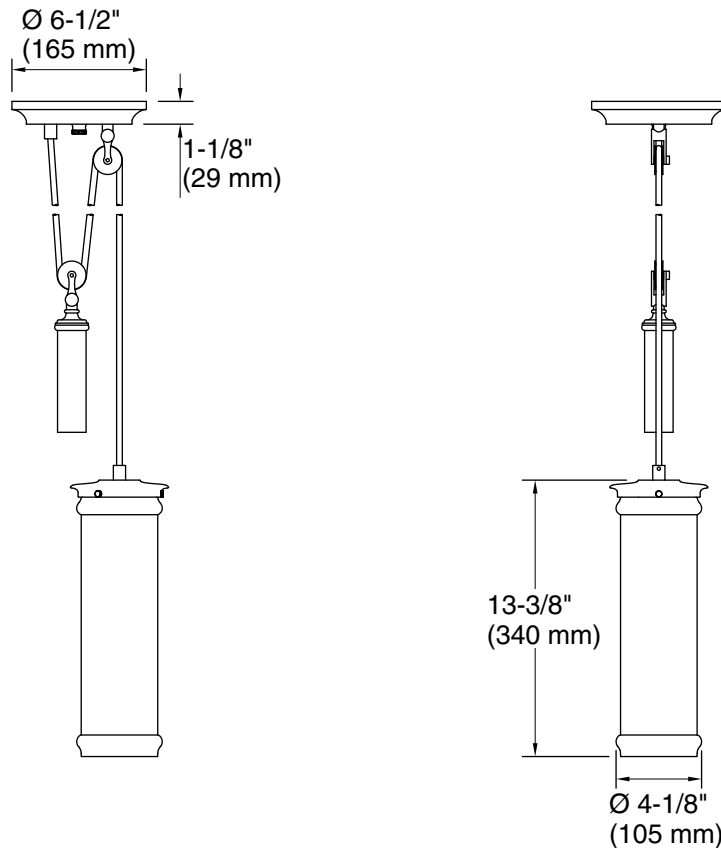

Required Electrical Service

One circuit required.

Lights: 120 V, 60 Hz

Technical Information

All product dimensions are nominal.

Installation Type: Ceiling-mount
Material: Brass
Number of Lights: 1
Lighting Type: Socket-based
Socket Type: E-12 Candelabra
Number of Shades: 1
Shade Type: Glass - clear
Hanging Type: Adjustable pulley
Height: 23-3/8" (594 mm) - 143-3/8" (3642 mm)
Electrical component rating: Socket Rating: 60 Hz, 60 W, 450 Lumens, 3000K