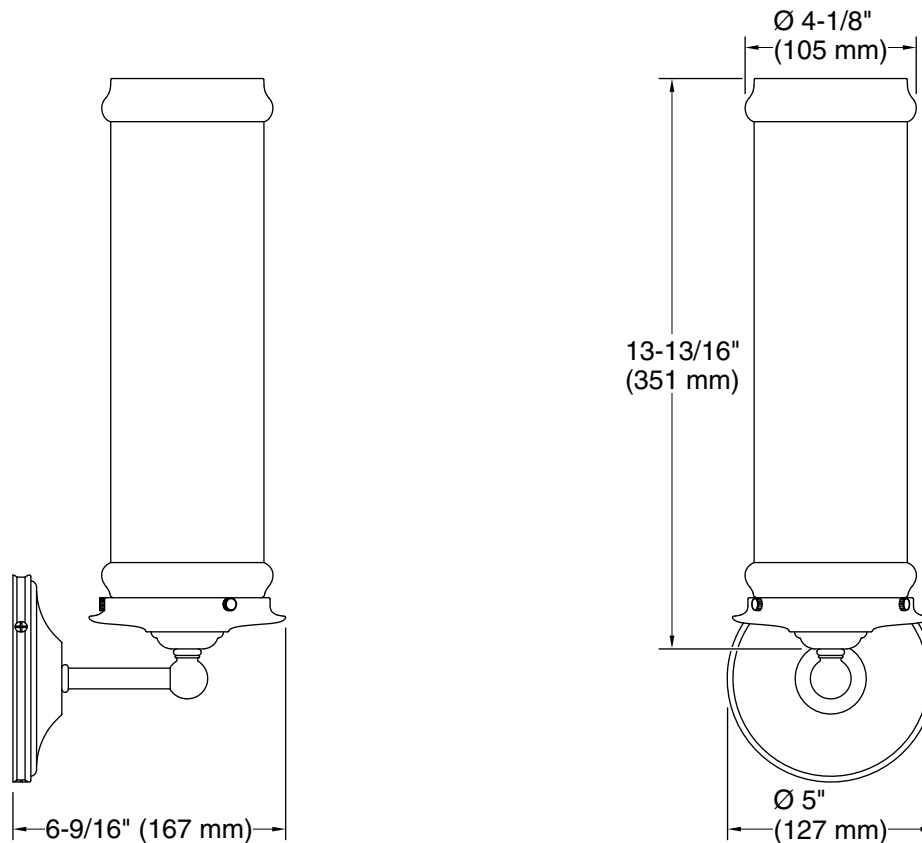

Required Electrical Service

One circuit required.

Lights: 120 V, 60 Hz

Technical Information

All product dimensions are nominal.

Installation Type: Wall-mount

Material: Brass

Number of Lights: 1

Lighting Type: Socket-based

Socket Type: E-12 Candelabra

Number of Shades: 1

Shade Type: Glass - clear

Downrod Detail: 0 x

Electrical component rating: Socket Rating: 60 Hz, 60 W, 450 Lumens, 3000K