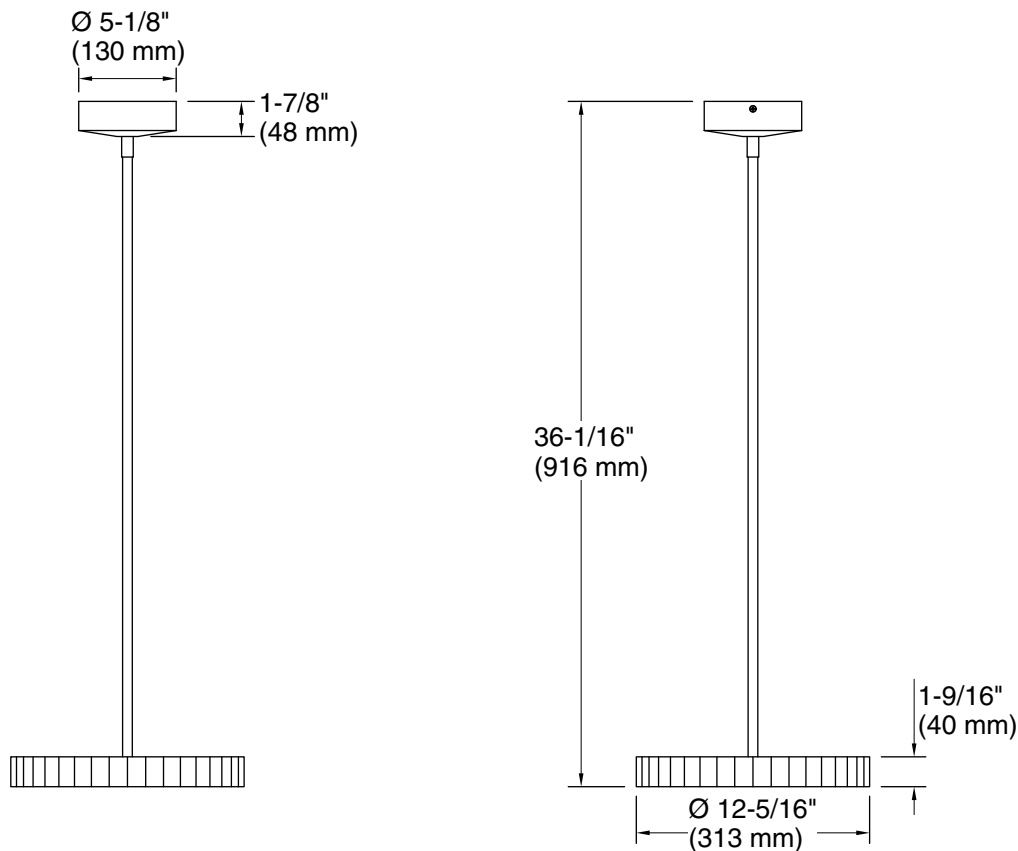

Required Electrical Service

One dedicated circuit required.

Lights: 120 V, 60 Hz

Technical Information

All product dimensions are nominal.

Material: Steel, Glass

Number of Lights: 2

Lighting Type: Integrated LED

Number of Shades: 1

Shade Type: Glass - etched

Hanging Type: Downrod

Downrod Detail: 2 x 9" (229 mm)

Electrical component rating: LED: 60 Hz, 30 W, 1800 Lumens, 3000K