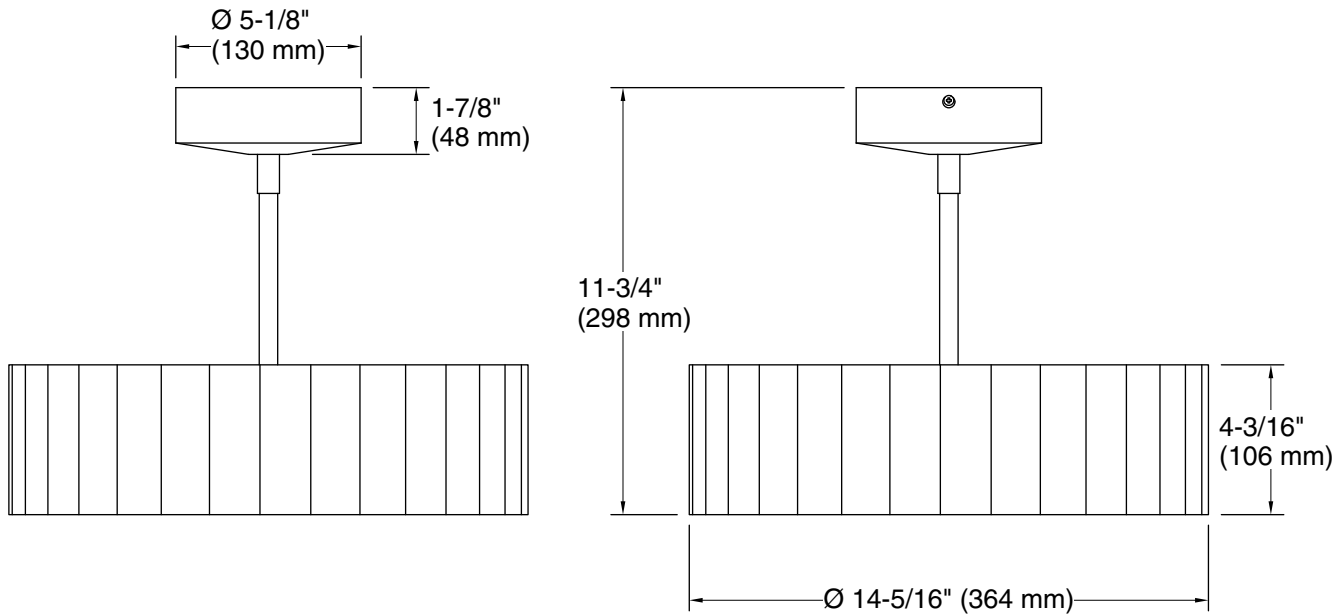

Required Electrical Service

One dedicated circuit required.

Lights: 120 V, 60 Hz

Technical Information

All product dimensions are nominal.

Installation Type: Flush-mount

Material: Steel, Glass

Number of Lights: 2

Lighting Type: Integrated LED

Number of Shades: 1

Shade Type: Glass - etched

Hanging Type: Downrod

Downrod Detail: 1 x 4-11/16" (119 mm)

Electrical component rating: LED: 60 Hz, 40 W, 2200 Lumens, 3000K