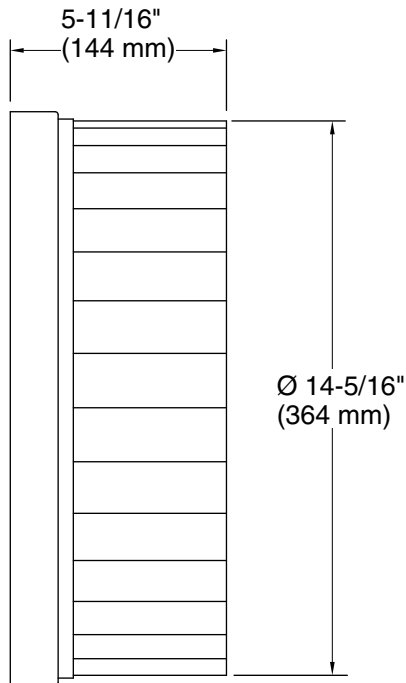

Required Electrical Service

One dedicated circuit required.

Lights: 120 V, 60 Hz

Technical Information

All product dimensions are nominal.

Material: Steel, Glass

Number of Lights: 2

Lighting Type: Integrated LED

Number of Shades: 1

Shade Type: Glass - etched

Electrical component rating: LED: 60 Hz, 40 W, 2000 Lumens, 3000K