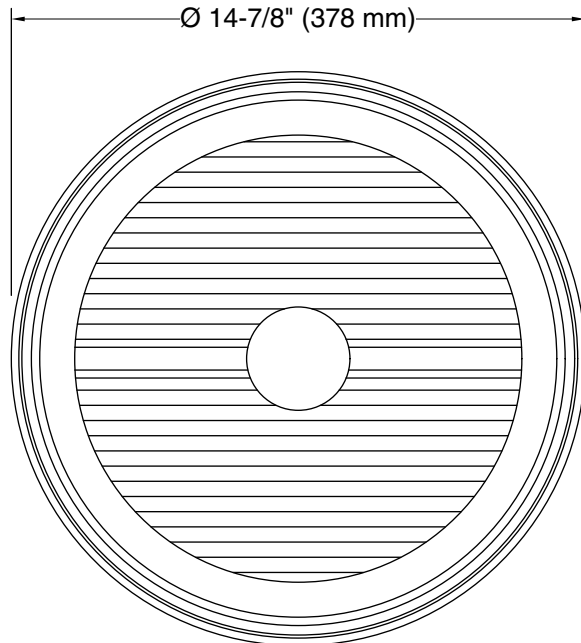

Required Electrical Service

One dedicated circuit required.

Lights: 120 V, 60 Hz

Technical Information

All product dimensions are nominal.

Material: Steel, Glass

Number of Lights: 2

Lighting Type: Integrated LED

Number of Shades: 1

Shade Type: Glass - etched

Electrical component rating: LED: 60 Hz, 40 W, 2000 Lumens, 3000K