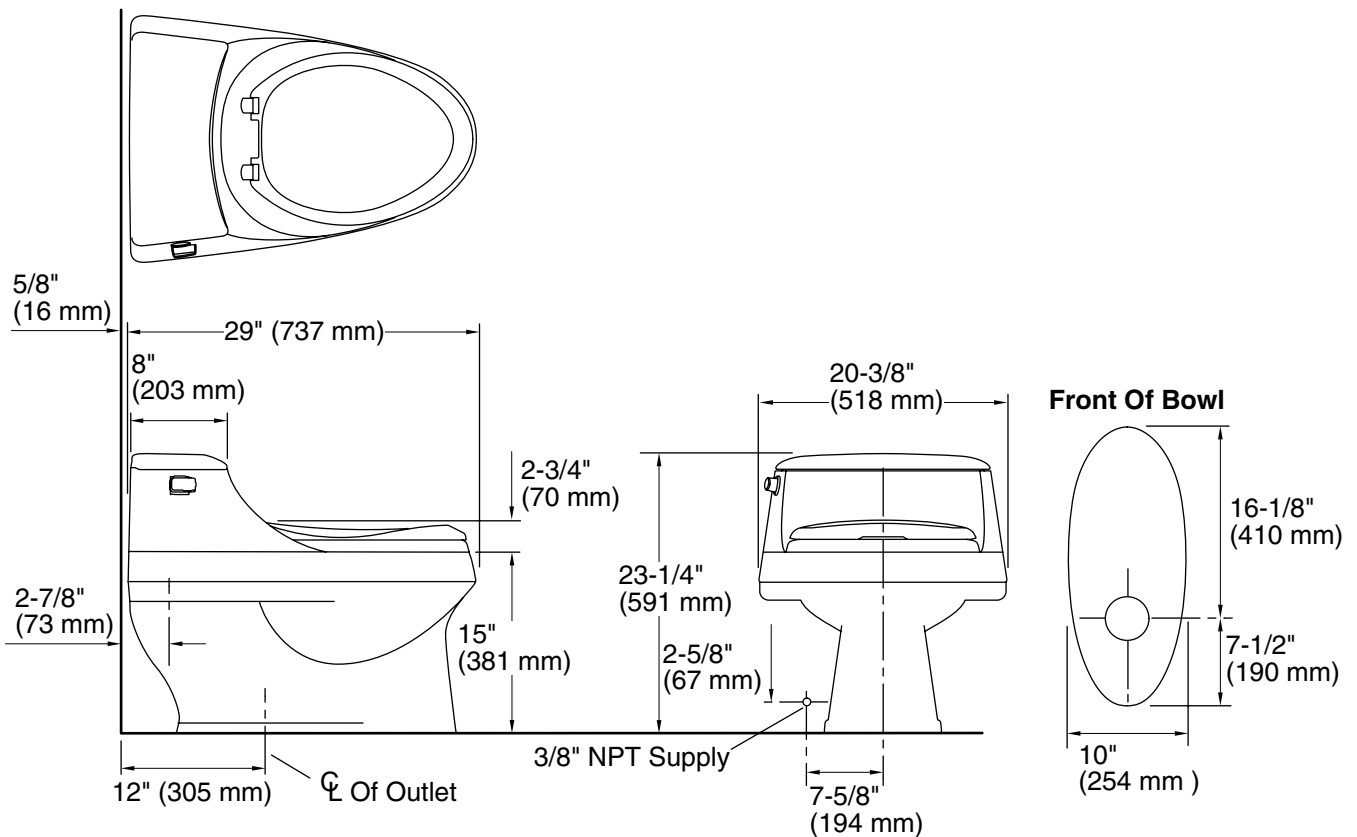

ELONGATED TOILET K-3466

Features

- Vitreous china
- Concealed trapway
- Polished chrome trip lever
- Ingenium® flushing system
- Less supply
- 12" (305 mm) rough-in
- 1.6 gpf (6 lpf)
- EPDM flapper
- Includes French Curve™ seat and cover
- One-piece elongated bowl
- 11" (279 mm) x 8-3/4" (222 mm) water area
- 29" (737 mm) x 20-3/8" (518 mm) x 23-1/4" (591 mm)

The elongated one-piece toilet shall be made of vitreous china. Toilet shall be 29" (737 mm) in length, 20-3/8" (518 mm) in width and 23-1/4" (591 mm) in height with a 11" (279 mm) x 8-3/4" (222 mm) water area. Toilet shall be 12" (305 mm) rough-in and less supply. The toilet shall have concealed trapway. Toilet shall be 1.6 gpf (6 lpf) with Kohler Ingenium® flushing system. Toilet shall have an EPDM flapper. Toilet shall include polished chrome trip lever and French Curve™ seat and cover. Toilet shall be Kohler Model K-3466-_____.

SAN RAPHAEL™

Technical Information

Fixture:	
Configuration	one-piece, elongated
Water per flush	1.6 gal (6 L)
Passageway	2" (51 mm)
Water area	11" (279 mm) x 8-3/4" (222 mm)
Water depth from rim	5-1/4" (133 mm)
Seat post hole centers	5-1/2" (140 mm)

Product Diagram